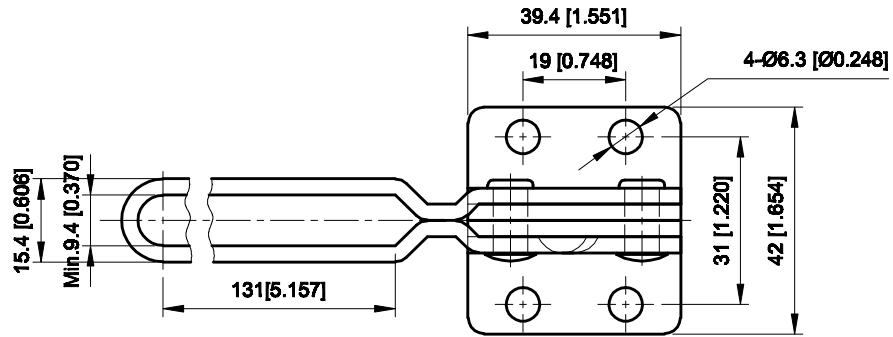

PART NUMBER: CH-101-D-15

BAR OPENS:100°

HANDLE OPENS:60°

SPINDLE SUPPLIED:CH-FC-56212