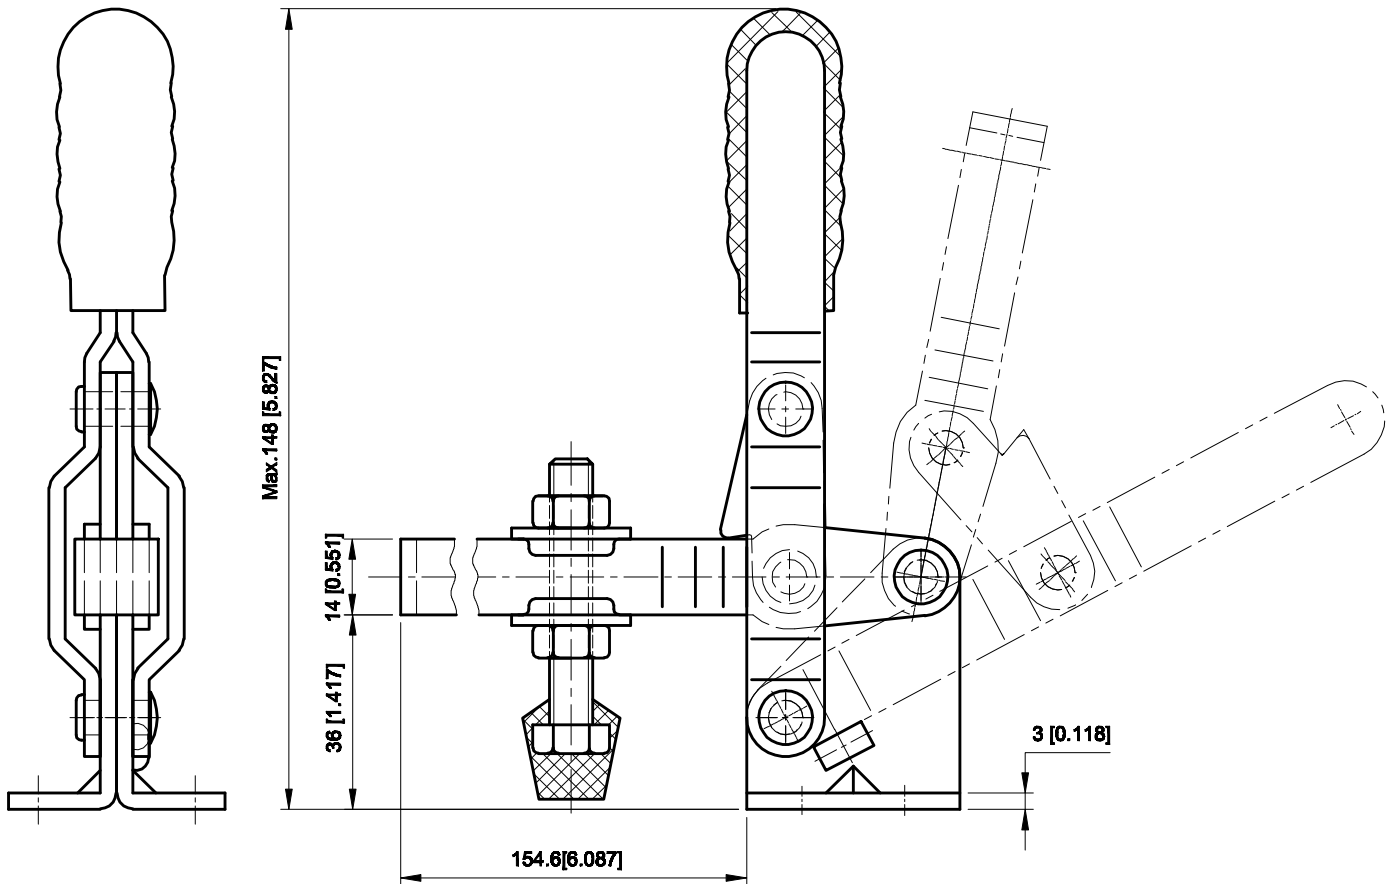

PART NUMBER: CH-101-D-15

BAR OPENS:100°

HANDLE OPENS:60°

SPINDLE SUPPLIED:CH-FC-56212