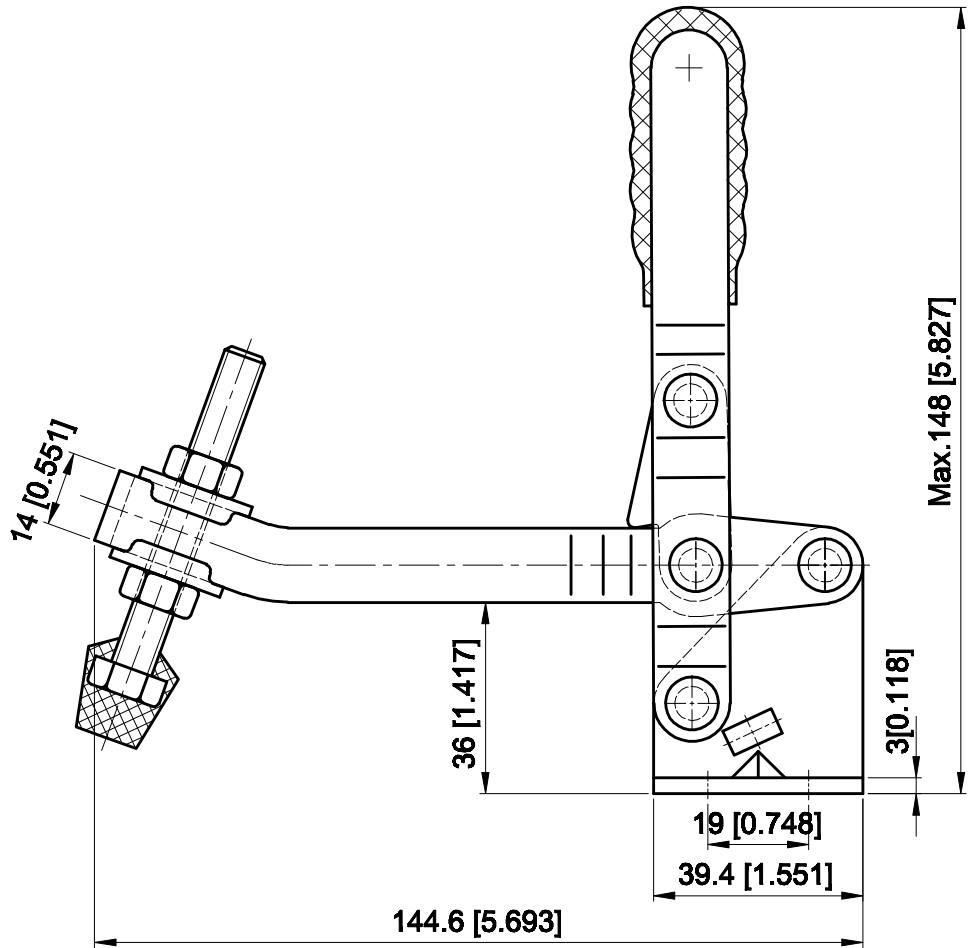

PART NUMBER: CH-101-EU

BAR OPENS:100°

HANDLE OPENS:60°

SPINDLE SUPPLIED:CH-FC-56212