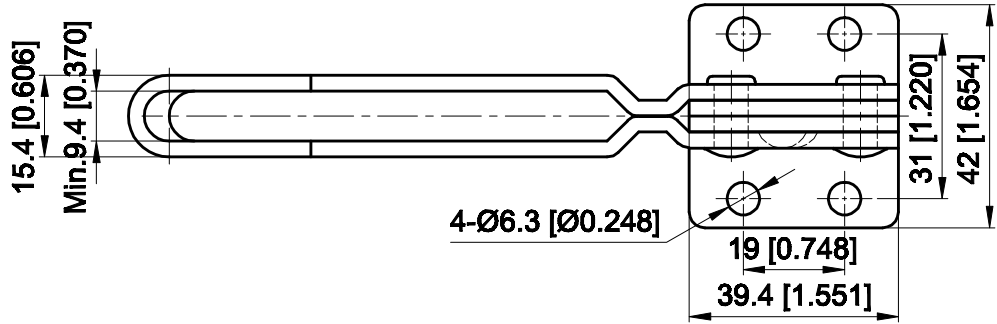

PART NUMBER: CH-101-EU

BAR OPENS:100°

HANDLE OPENS:60°

SPINDLE SUPPLIED:CH-FC-56212