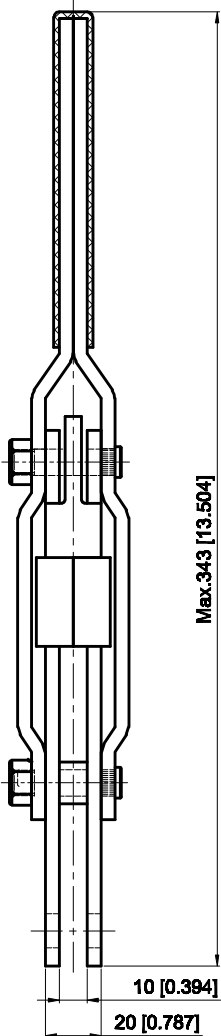

PART NUMBER: CH-101-JSB

BAR OPENS: 100°~140°  
HANDLE OPENS: 48°~60°  
SPINDLE SUPPLIED: CH-SA-58500