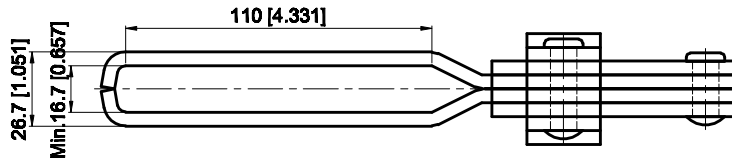

PART NUMBER: CH-101-JSB

BAR OPENS: 100°~140°  
HANDLE OPENS: 48°~60°  
SPINDLE SUPPLIED: CH-SA-58500