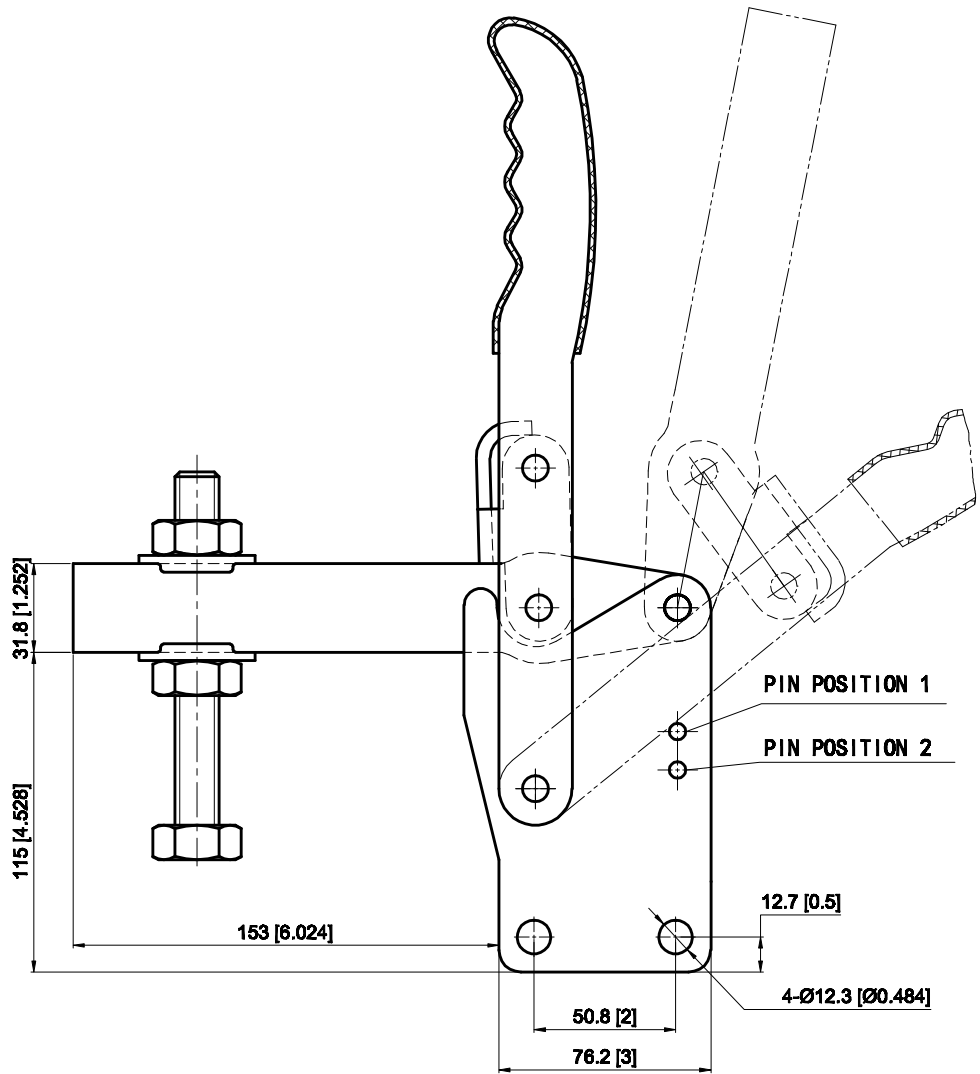

PART NUMBER: CH-101-JSB

BAR OPENS: 100°~140°  
HANDLE OPENS: 48°~60°  
SPINDLE SUPPLIED: CH-SA-58500