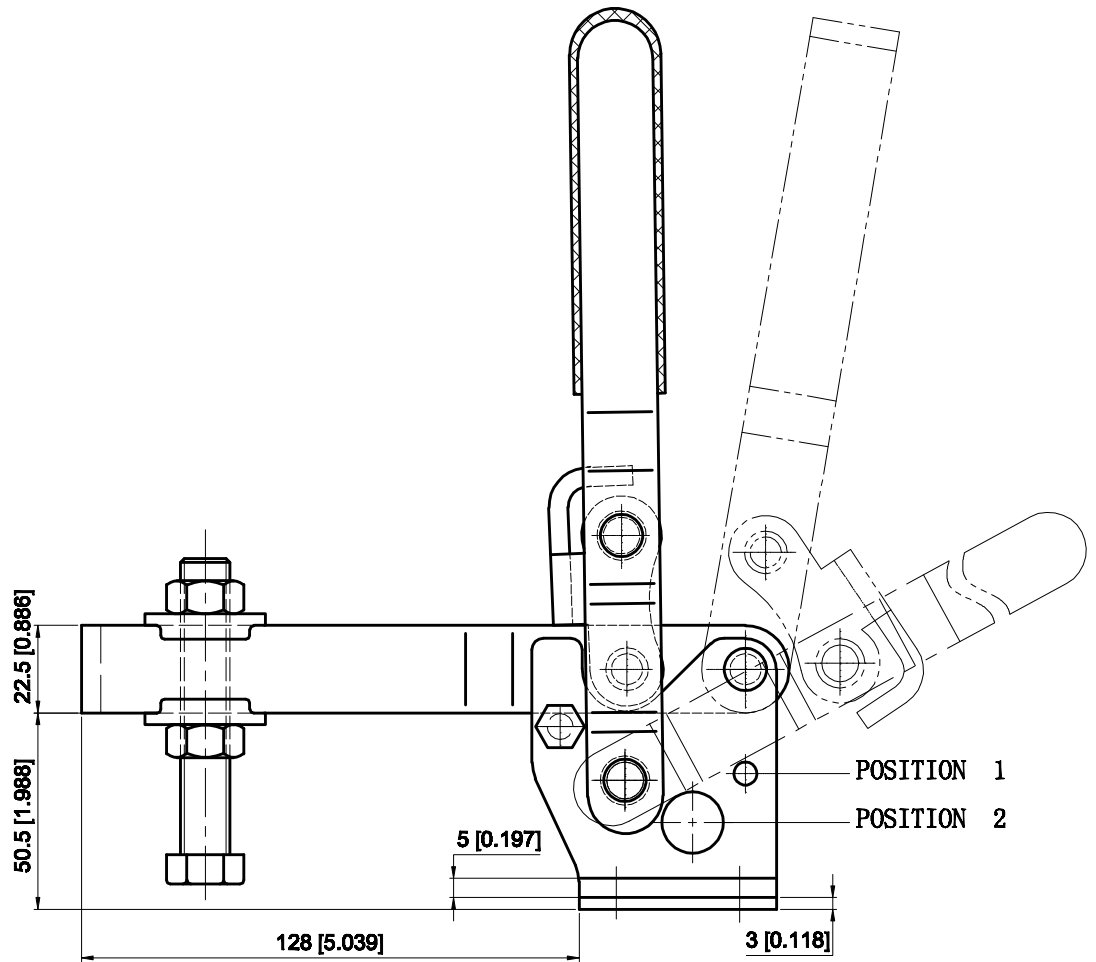

PART NUMBER: CH-10247

BAR OPENS: 100° ~ 115°  
HANDLE OPENS: 62° ~ 68°  
SPINDLE SUPPLIED: CH-SA-12300