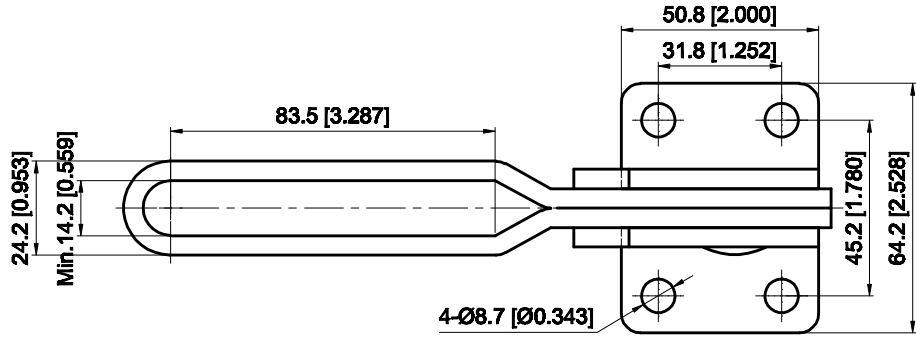

PART NUMBER: CH-10247

BAR OPENS: 100° ~ 115°  
HANDLE OPENS: 62° ~ 68°  
SPINDLE SUPPLIED: CH-SA-12300