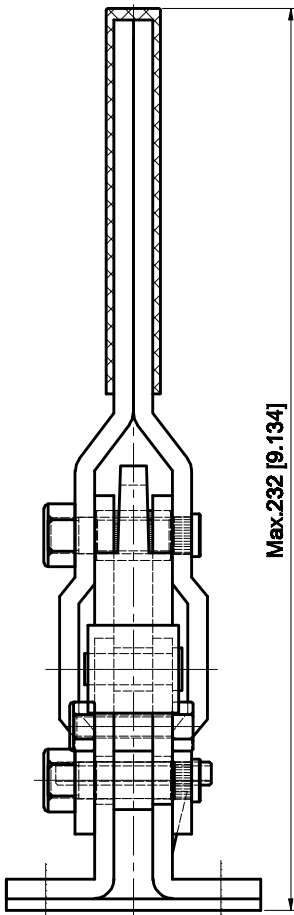

PART NUMBER: CH-10247

BAR OPENS: 100° ~ 115°  
HANDLE OPENS: 62° ~ 68°  
SPINDLE SUPPLIED: CH-SA-12300