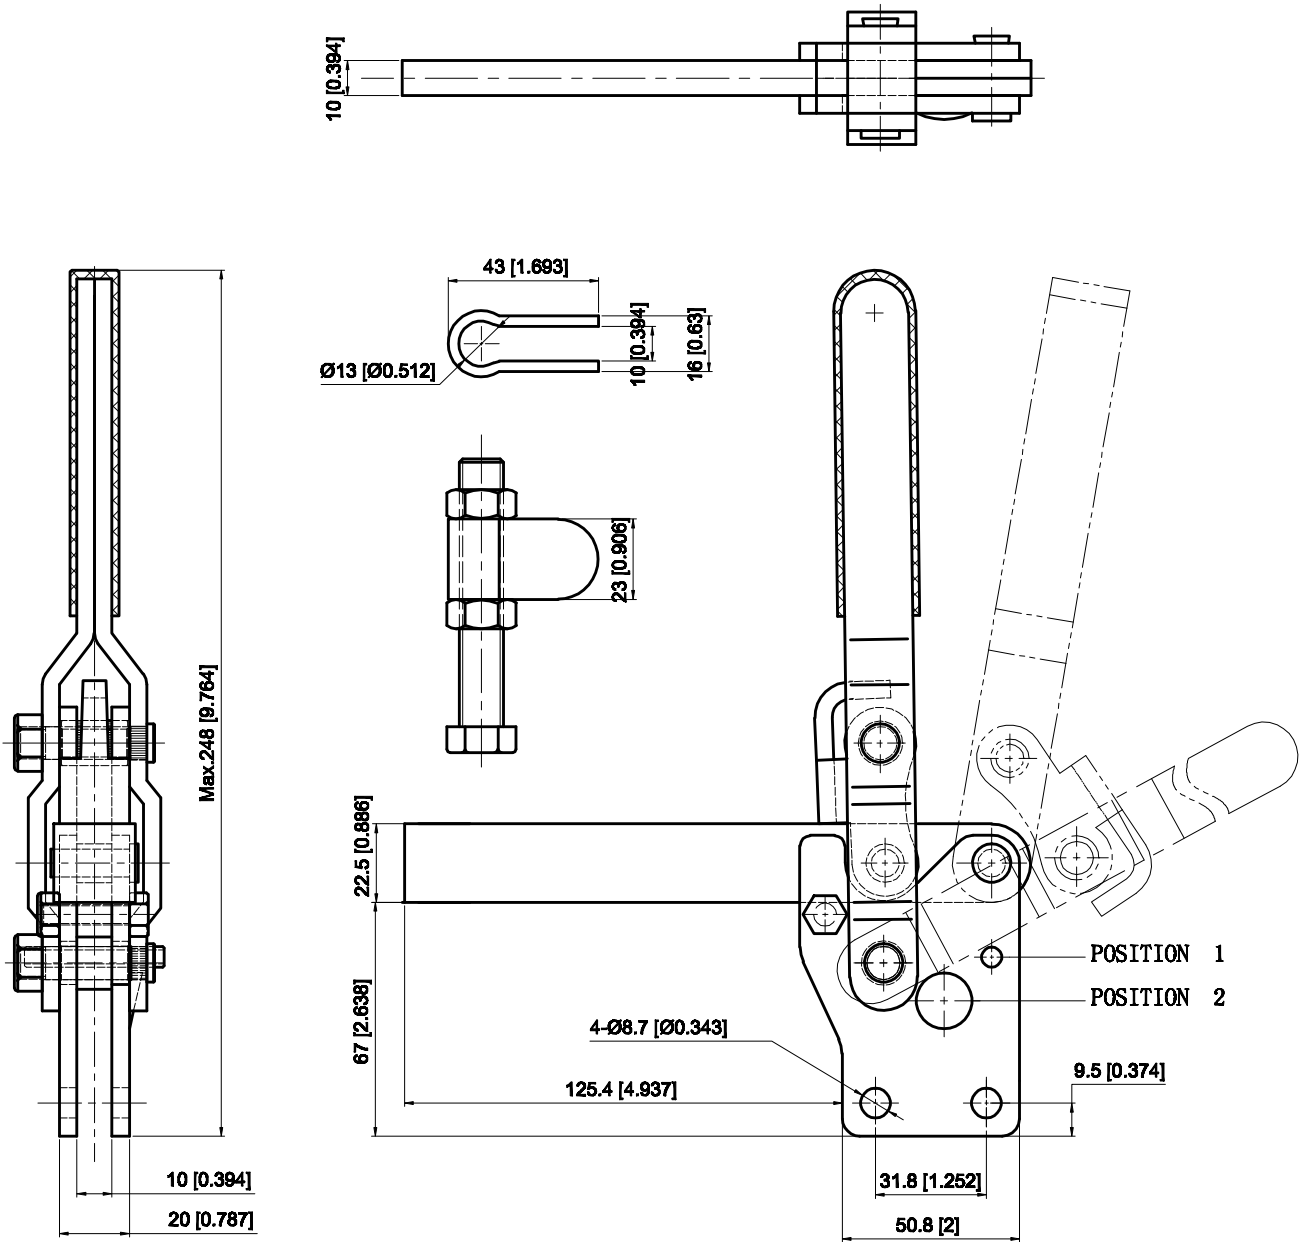

PART NUMBER: CH-10250

BAR OPENS: 100°~115°
HANDLE OPENS: 62°~68°
SPINDLE SUPPLIED: CH-SA-12300