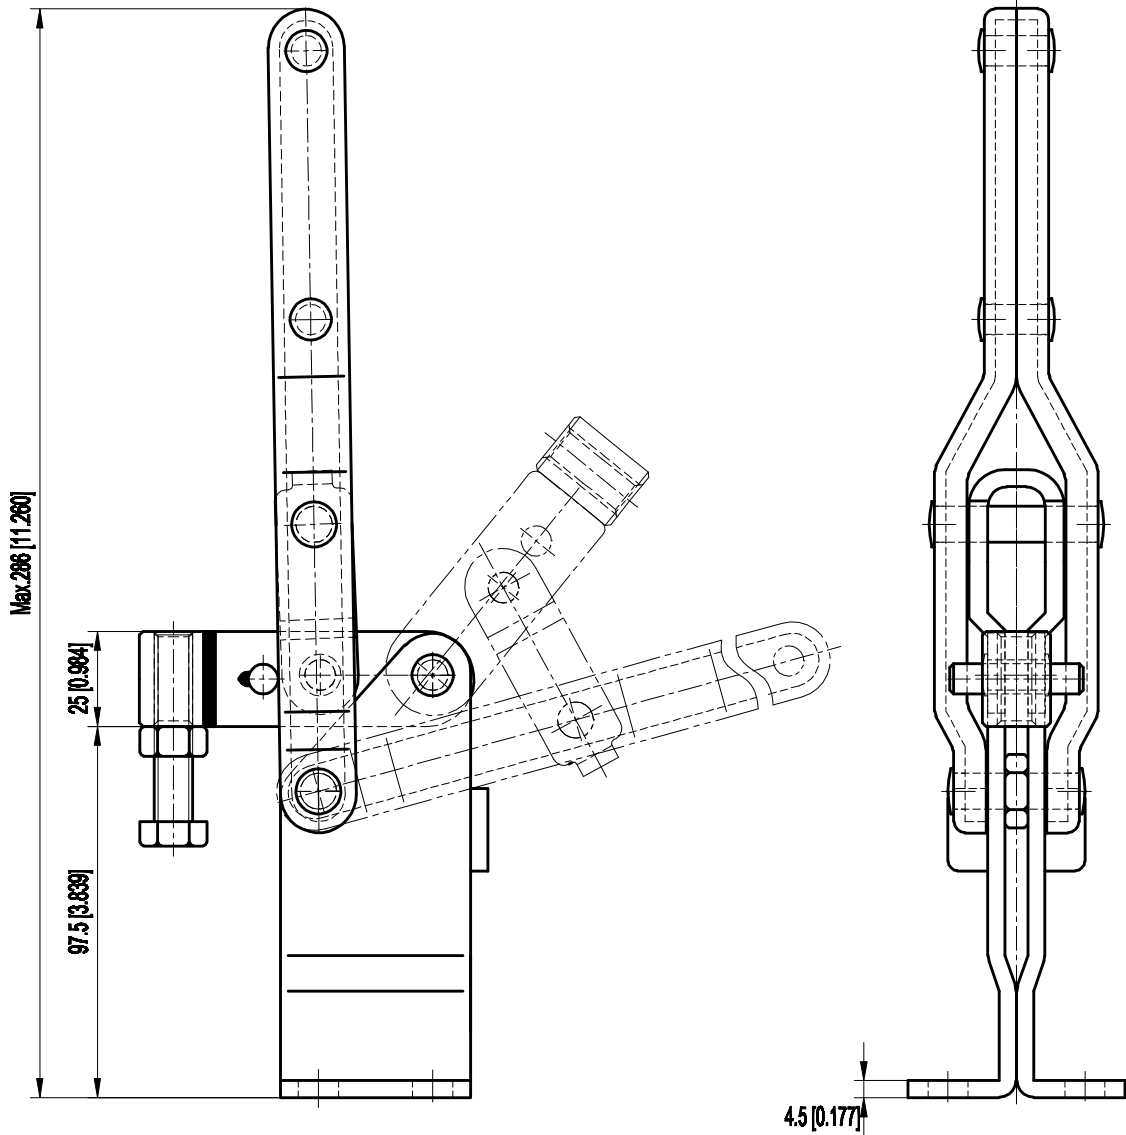

PART NUMBER: CH-10448-ZH

BAR OPENS: 129°
HANDLE OPENS: 75.5°
SPINDLE SUPPLIED: CH-SA-38200