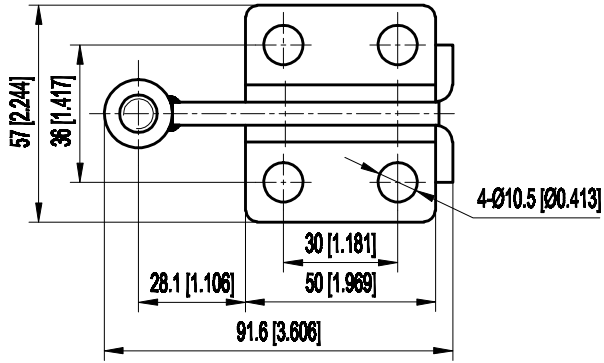

PART NUMBER: CH-10448-ZH

BAR OPENS: 129°
HANDLE OPENS: 75.5°
SPINDLE SUPPLIED: CH-SA-38200