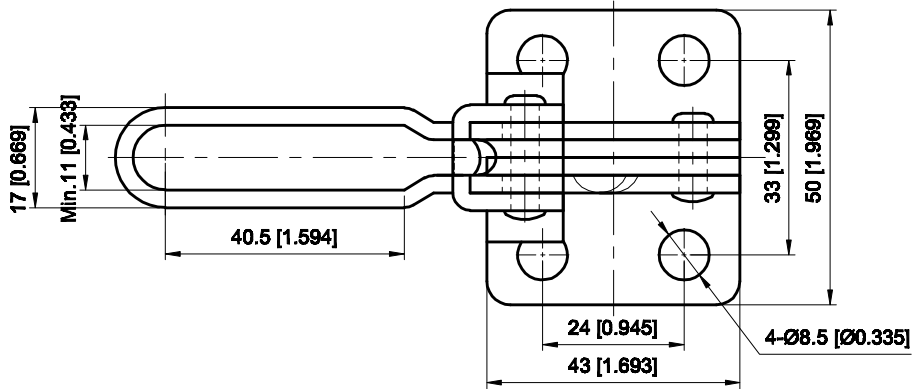

PART NUMBER: CH-11421

BAR OPENS:94°
HANDLE OPENS:45°
SPINDLE SUPPLIED:CH-SA-085012