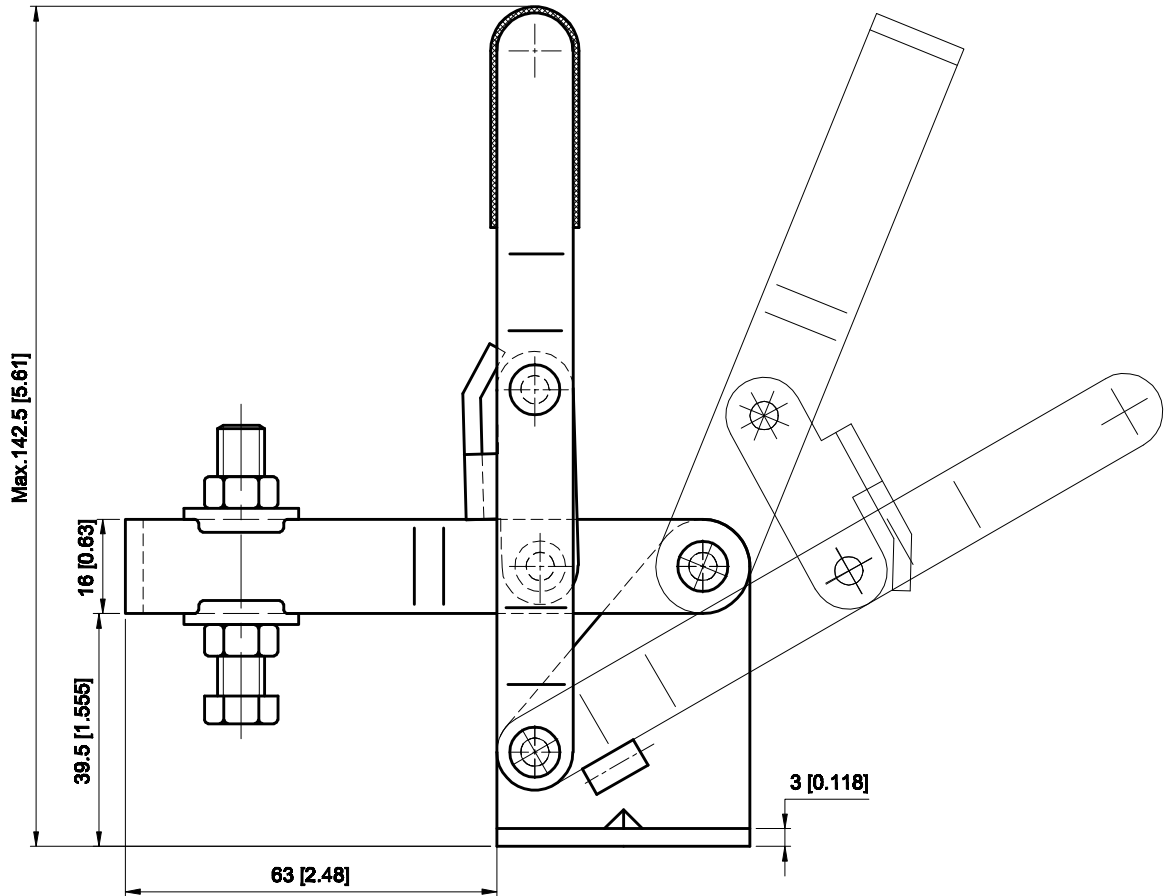

PART NUMBER: CH-11421

BAR OPENS:94°
HANDLE OPENS:45°
SPINDLE SUPPLIED:CH-SA-085012