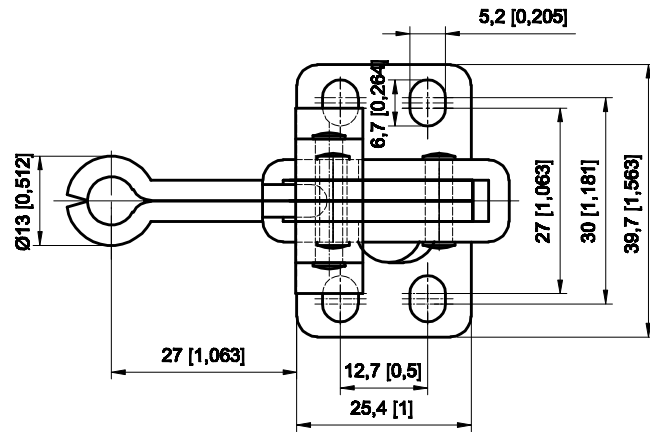

PART NUMBER: **CH-12050-HB**

BAR OPENS:100°

HANDLE OPENS:60°

SPINDLE SUPPLIED:CH-FC-14134