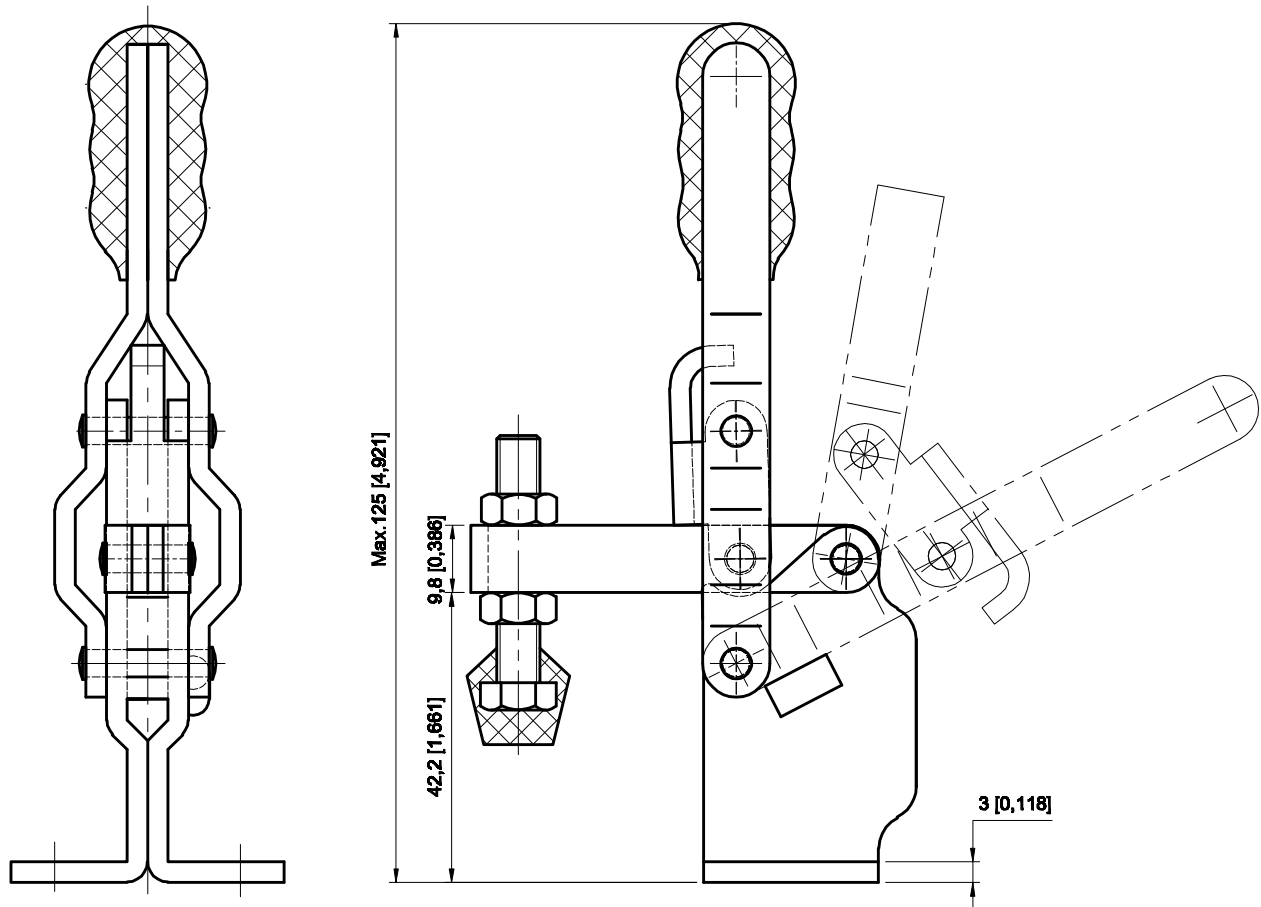

PART NUMBER: **CH-12050-HB**

BAR OPENS:100°

HANDLE OPENS:60°

SPINDLE SUPPLIED:CH-FC-14134