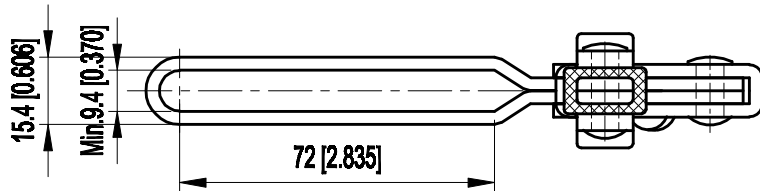

PART NUMBER: CH-12138

BAR OPENS:100°
HANDLE OPENS:60°
SPINDLE SUPPLIED:CH-FC-56212