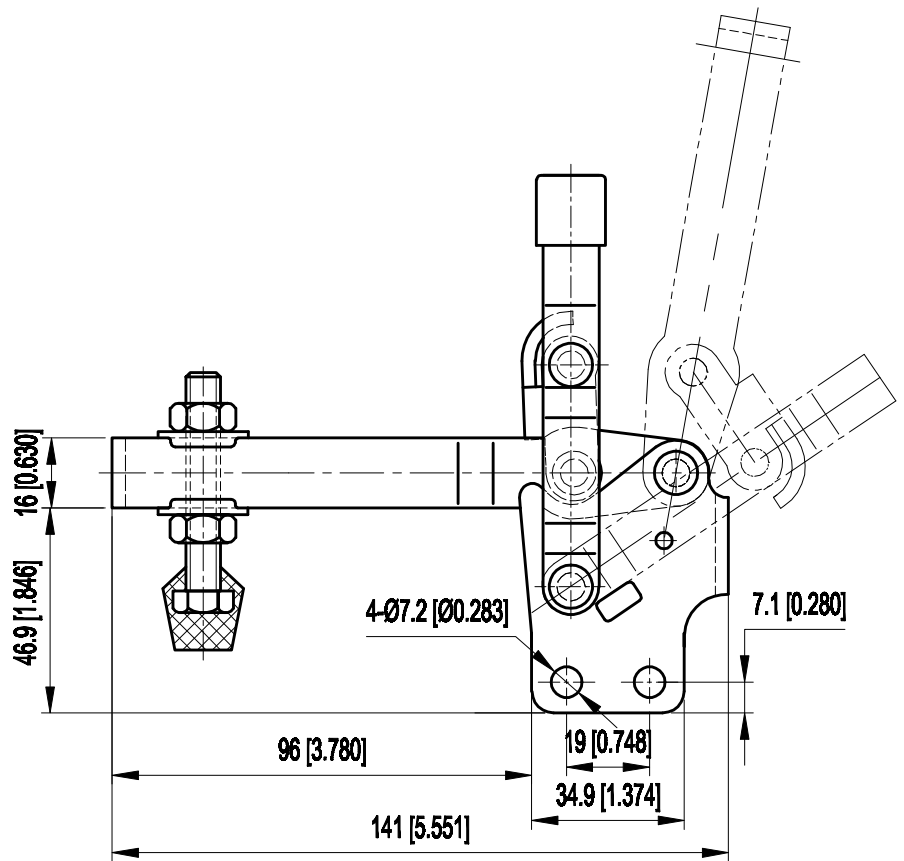

PART NUMBER: CH-12138

BAR OPENS:100°
HANDLE OPENS:60°
SPINDLE SUPPLIED:CH-FC-56212