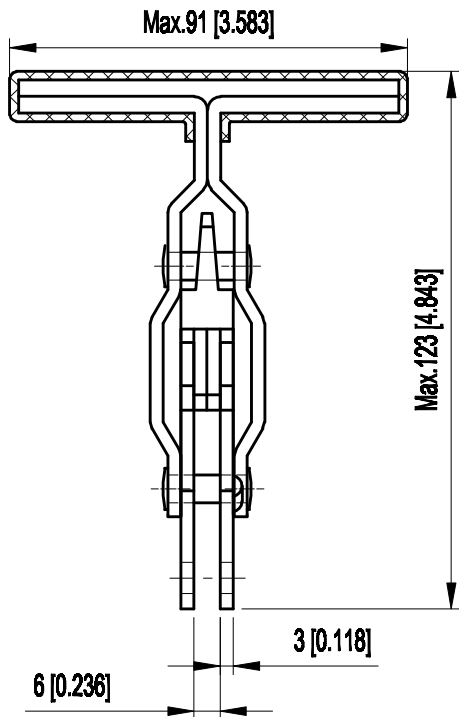

PART NUMBER: CH-12138

BAR OPENS:100°
HANDLE OPENS:60°
SPINDLE SUPPLIED:CH-FC-56212