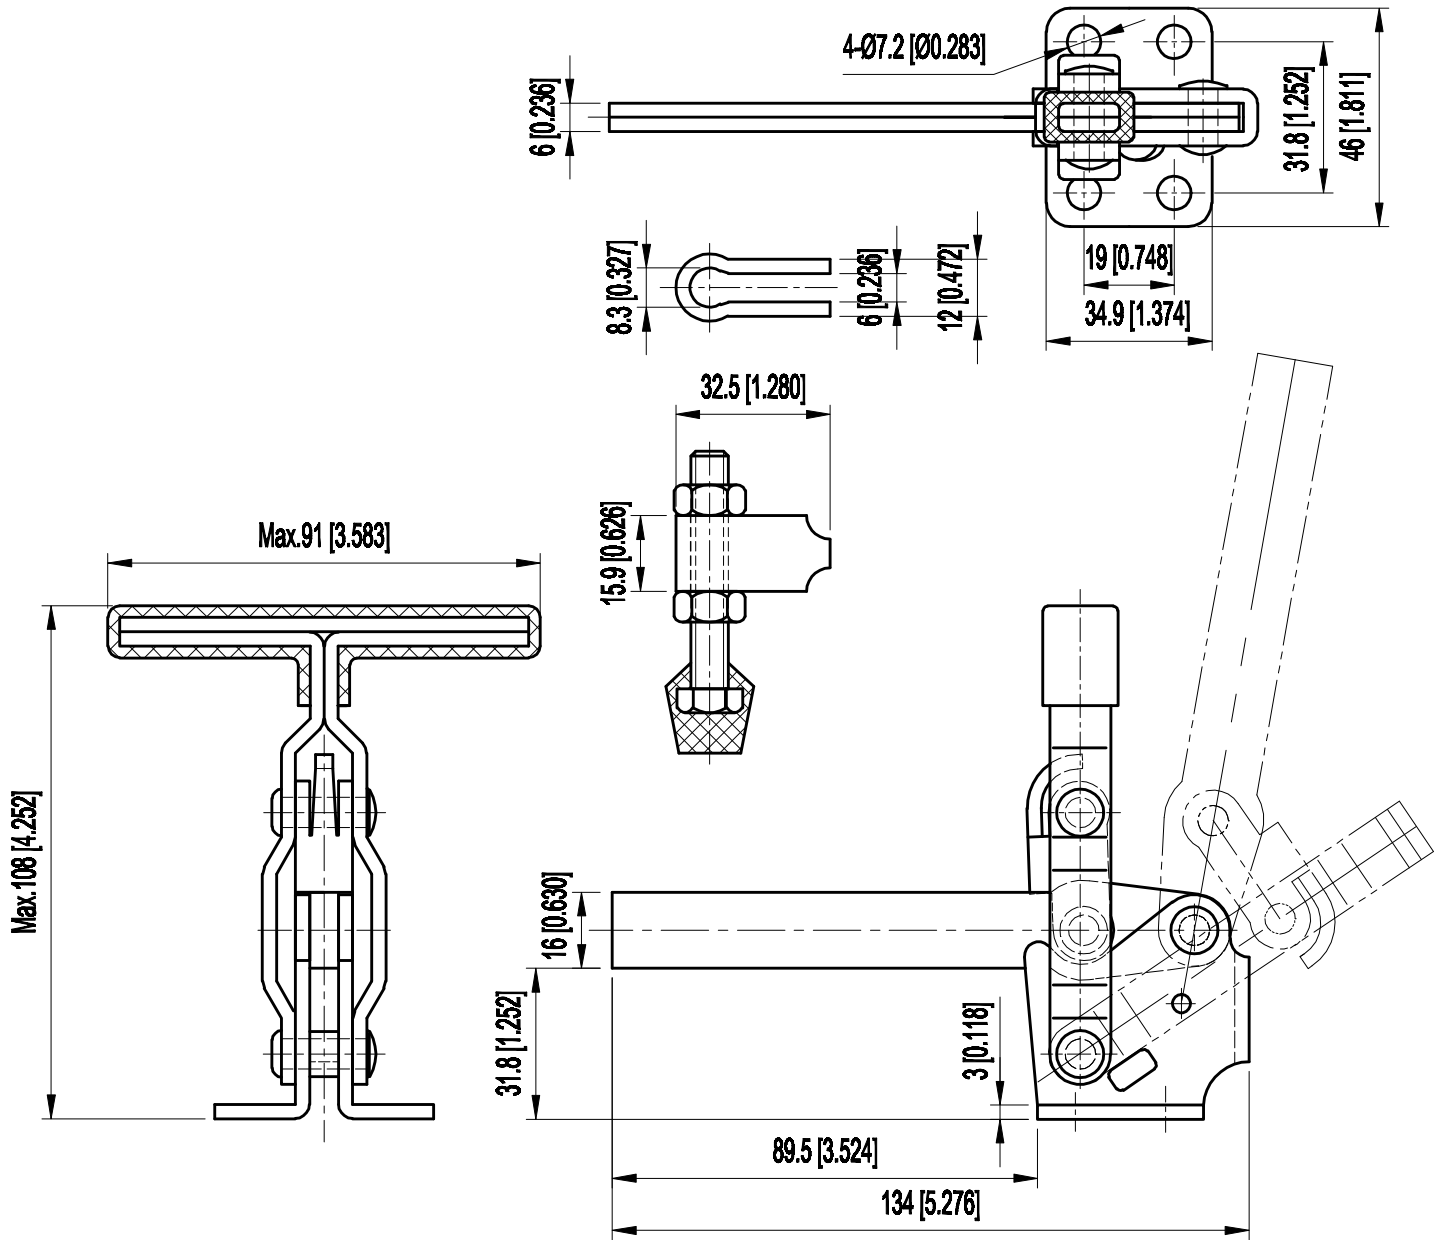

PART NUMBER: CH-12143

BAR OPENS:100°
HANDLE OPENS:60°
SPINDLE SUPPLIED:CH-FC-56212