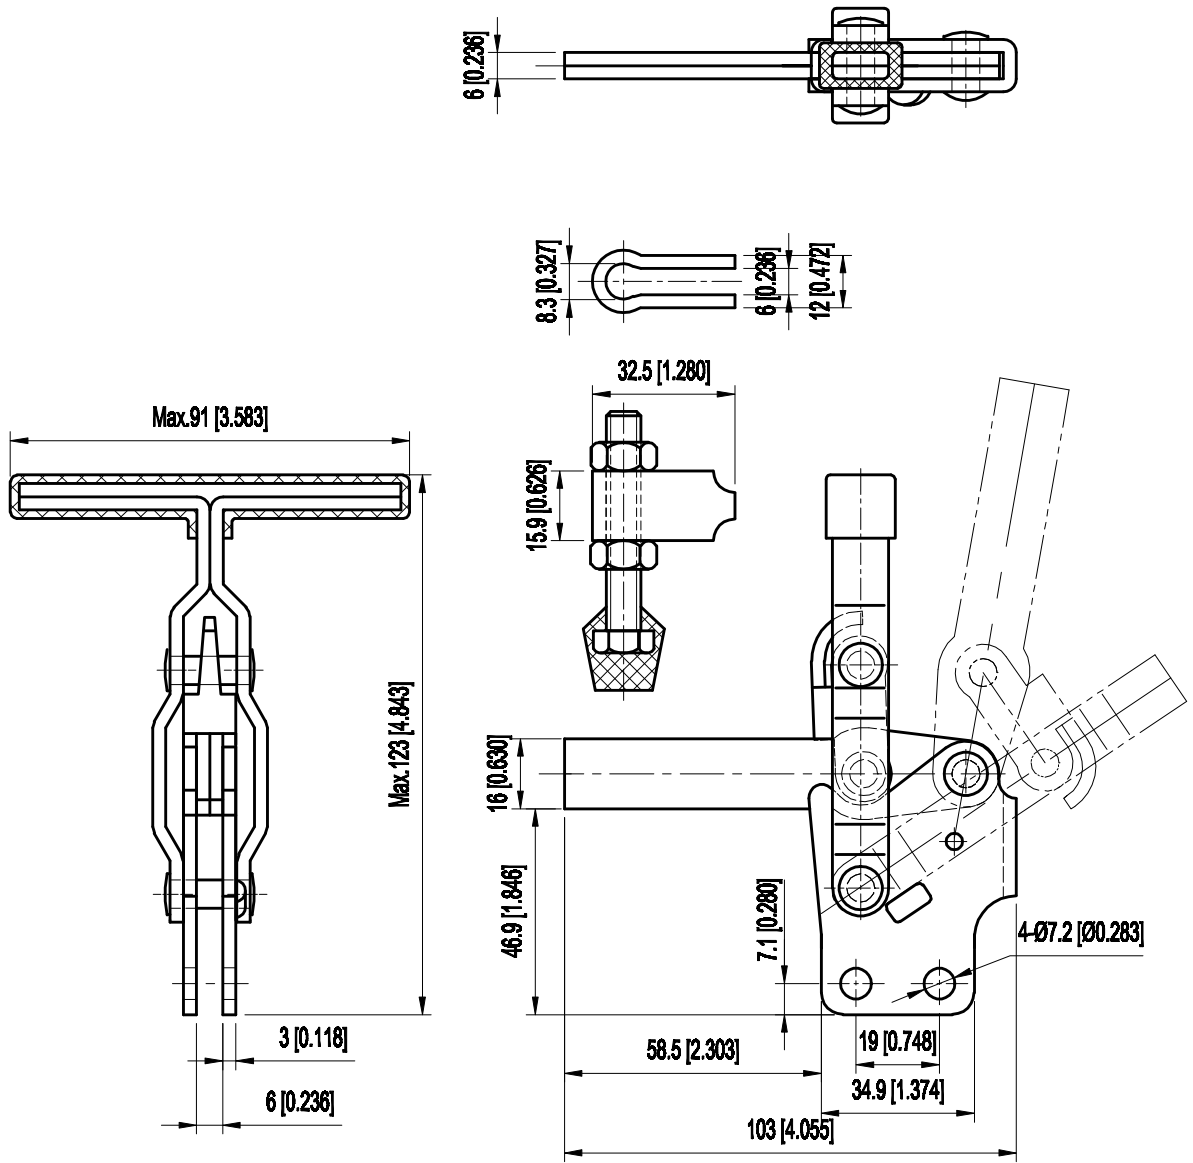

PART NUMBER: CH-12146

BAR OPENS:100°  
HANDLE OPENS:60°  
SPINDLE SUPPLIED:CH-FC-56212