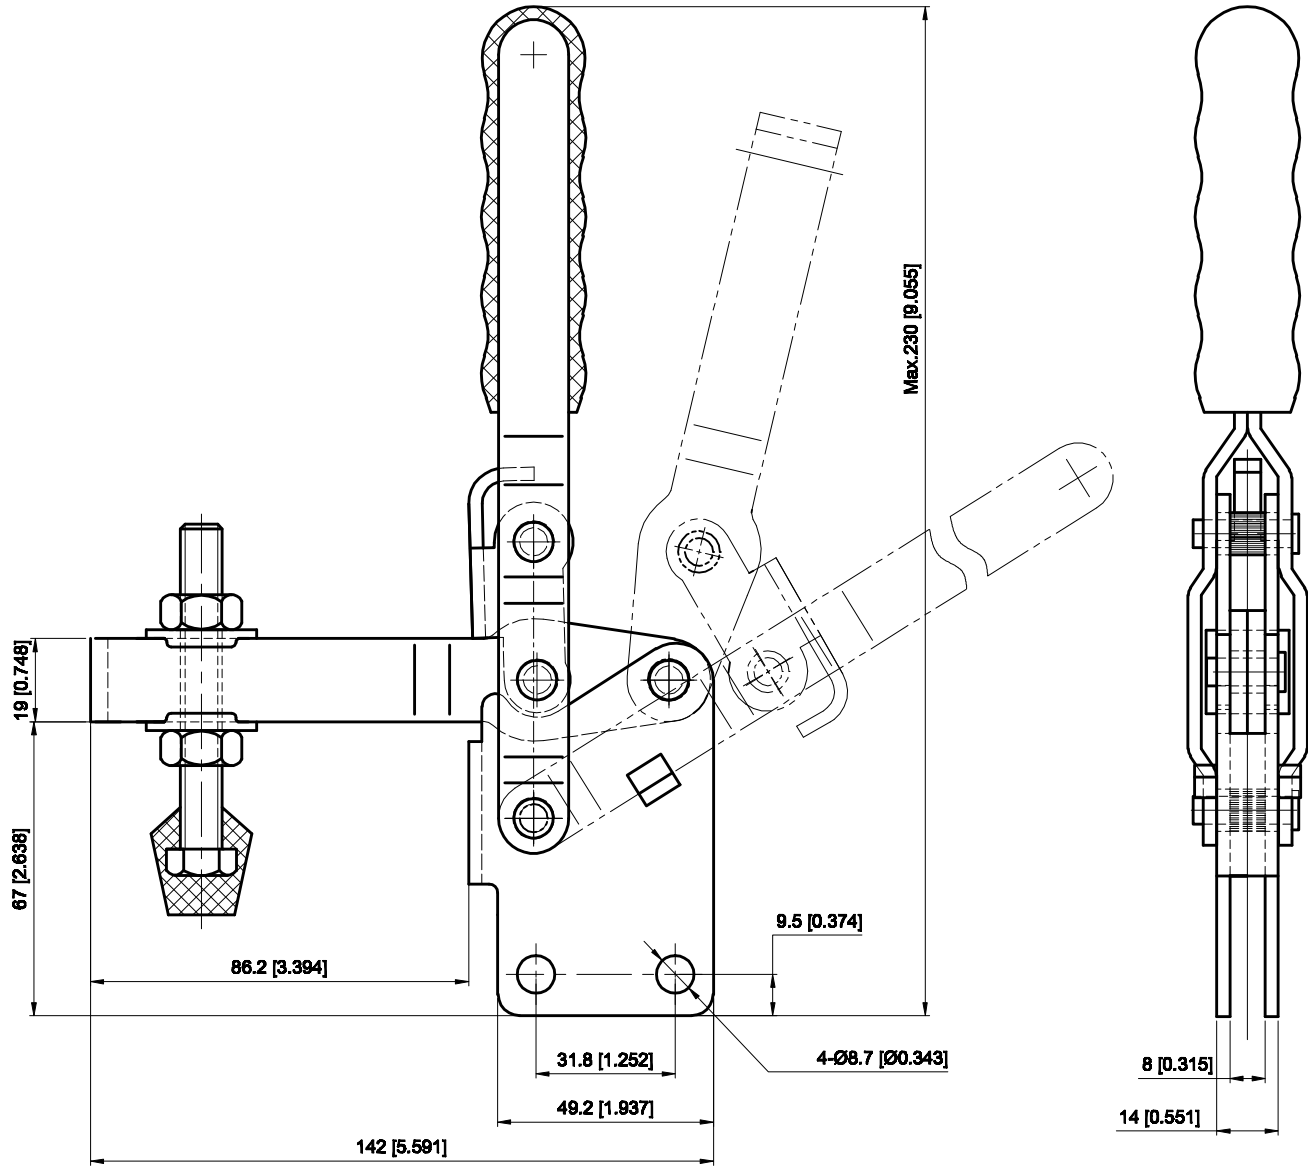

PART NUMBER: CH-12270

BAR OPENS:105°  
HANDLE OPENS:58°  
SPINDLE SUPPLIED:CH-FC-38312