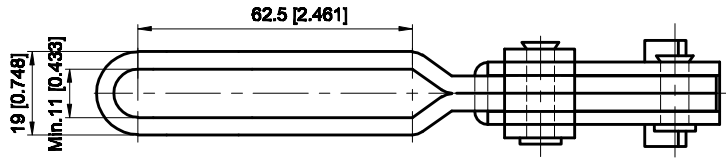

PART NUMBER: CH-12270

BAR OPENS:105°  
HANDLE OPENS:58°  
SPINDLE SUPPLIED:CH-FC-38312