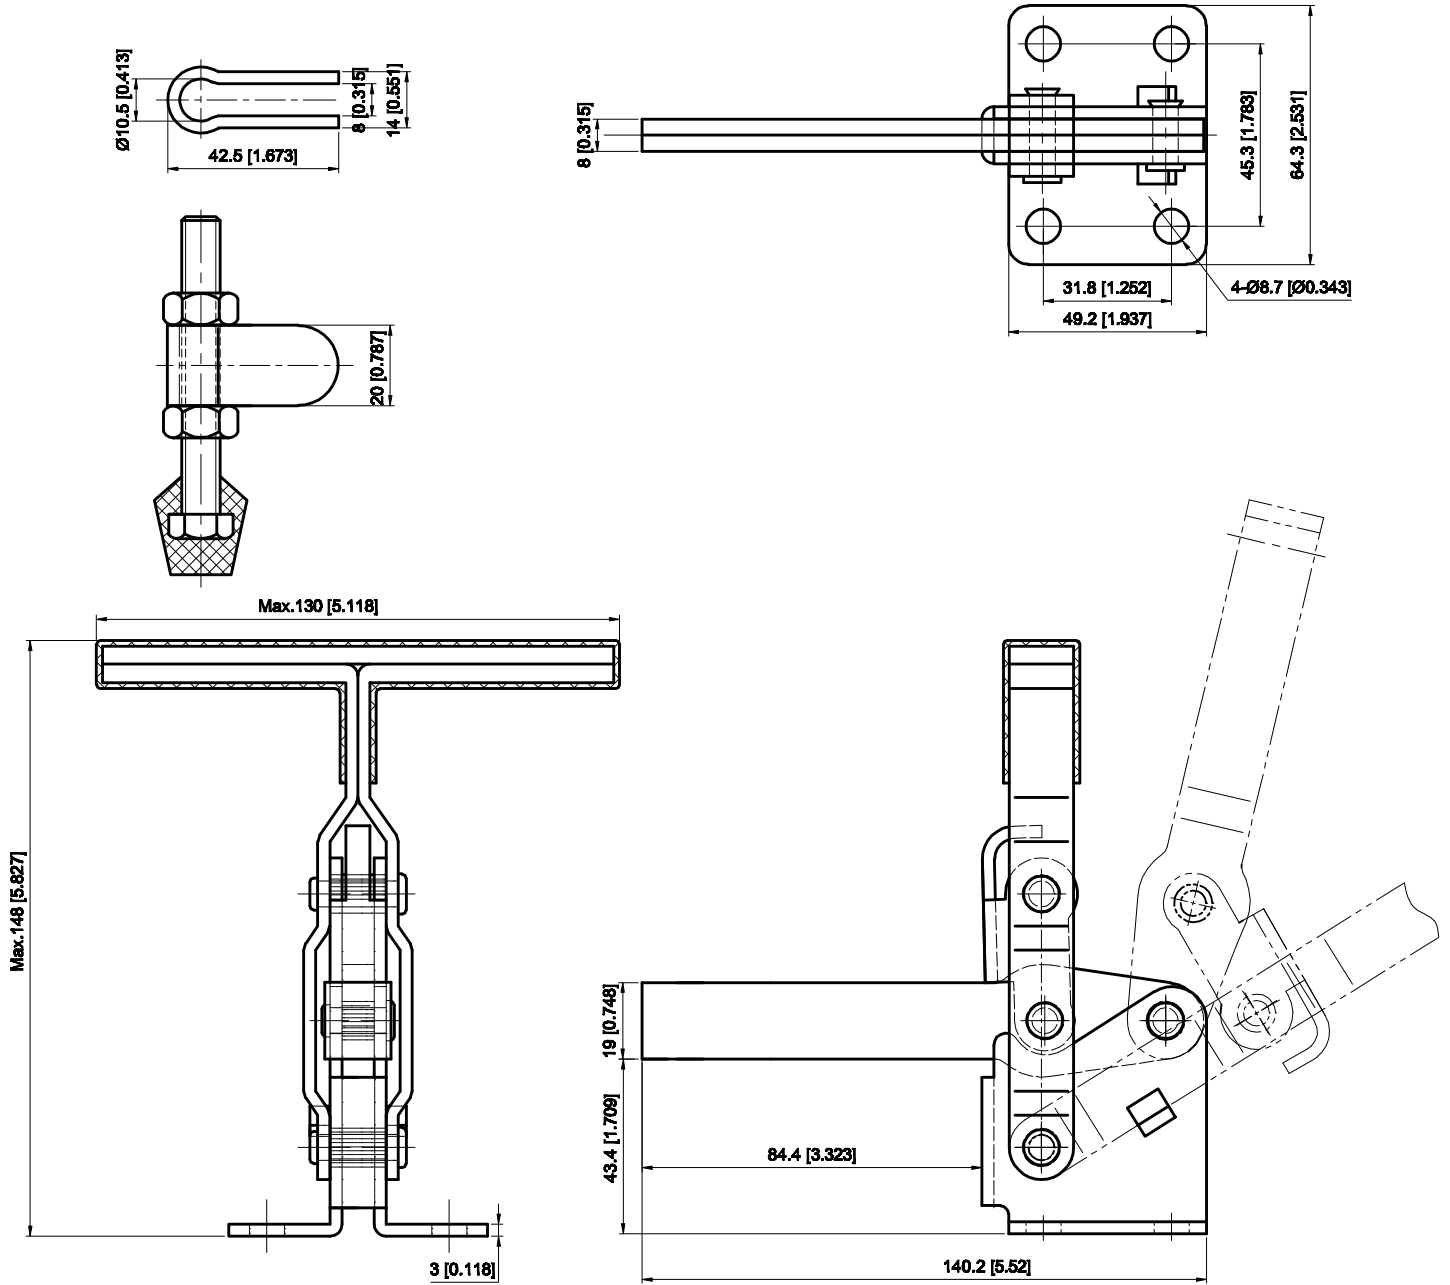

PART NUMBER: CH-12295

BAR OPENS:105°

HANDLE OPENS:58°

SPINDLE SUPPLIED:CH-FC-38312