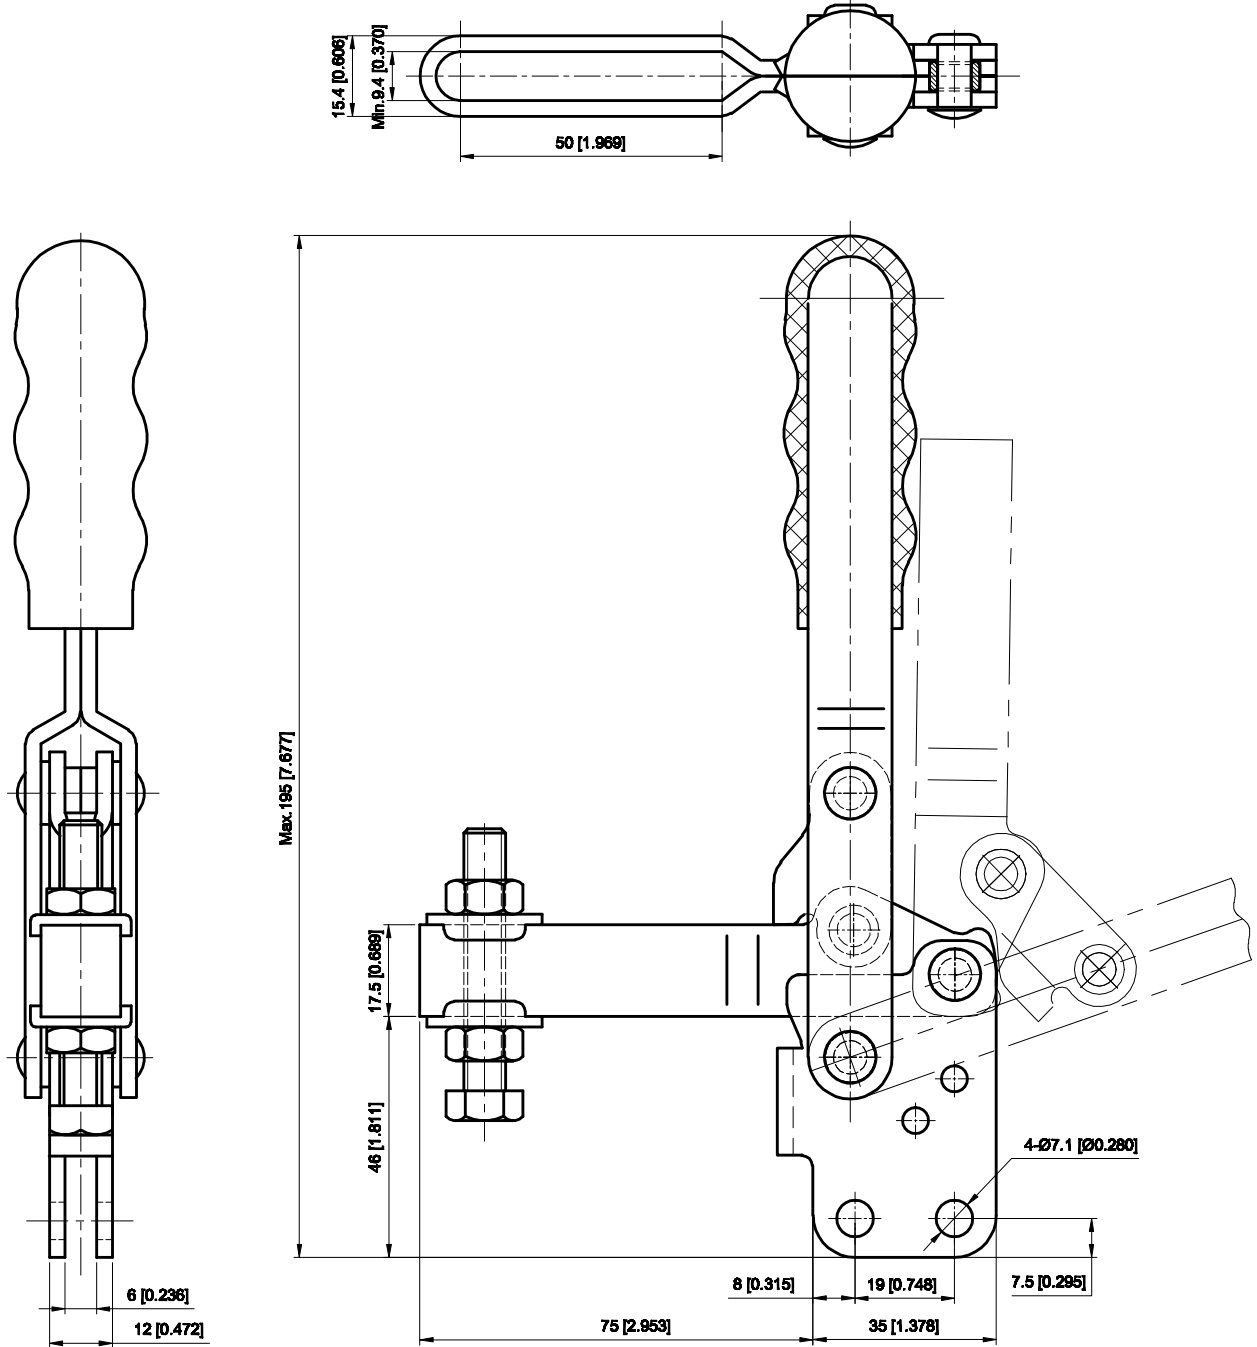

PART NUMBER: CH-12501-B

BAR OPENS: 90°~150°
HANDLE OPENS: 70°~100°
SPINDLE SUPPLIED: CH-SA-085012