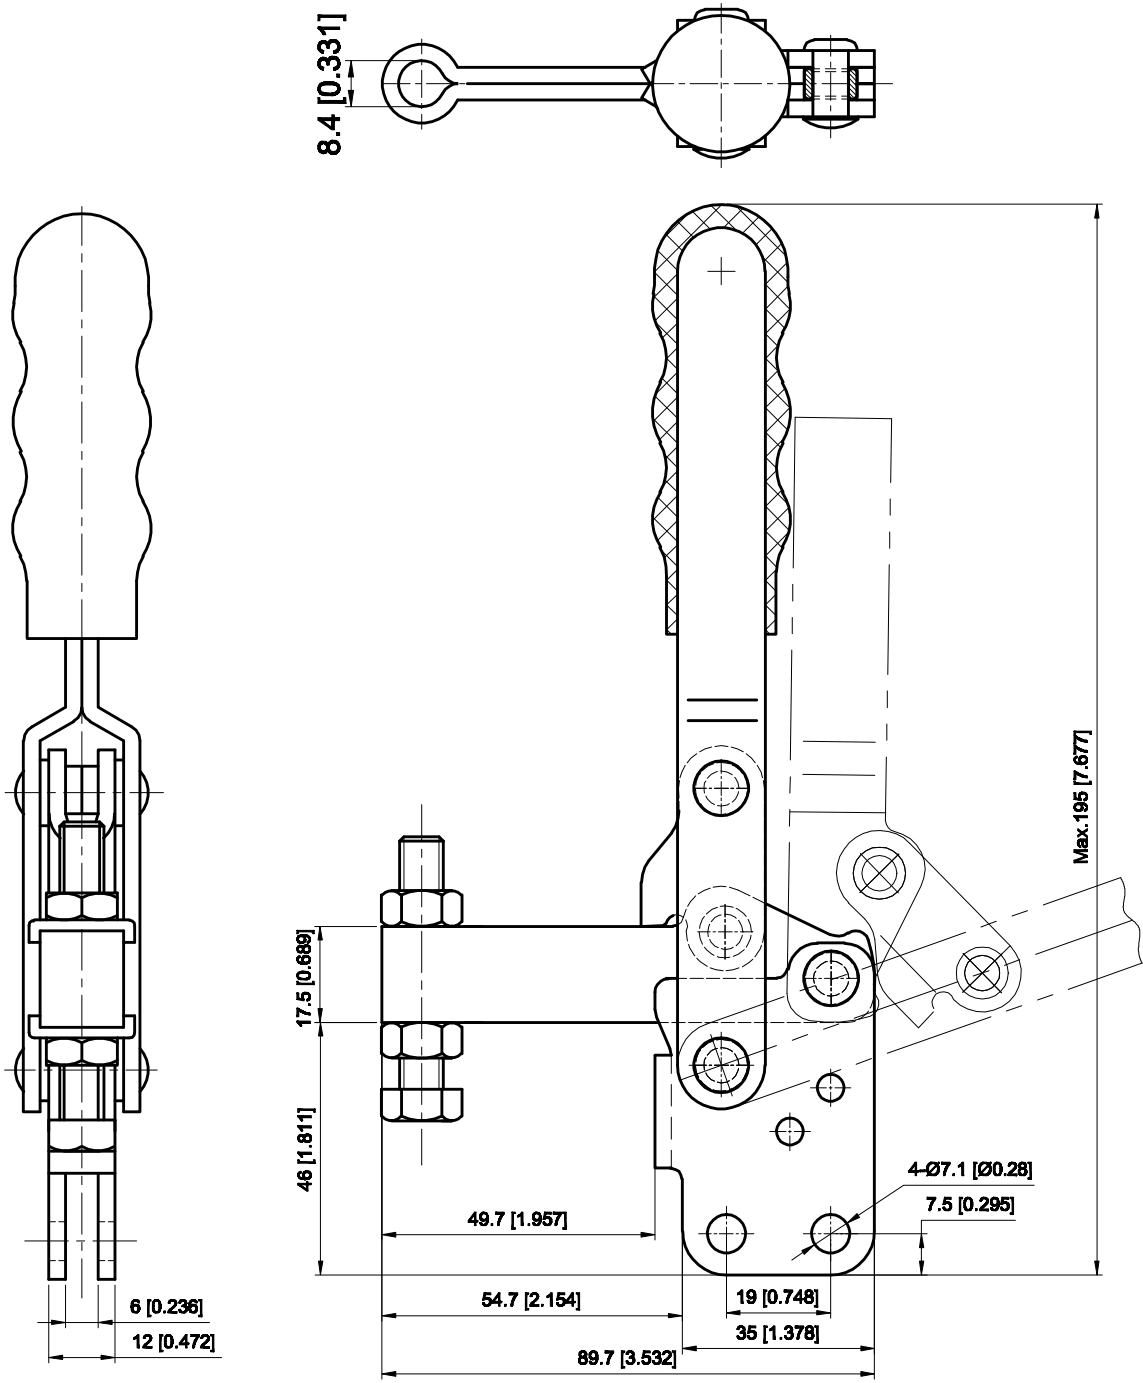

PART NUMBER: CH-12501-C

BAR OPENS: 90°~150°

HANDLE OPENS: 70°~100°

SPINDLE SUPPLIED: CH-SA-085012