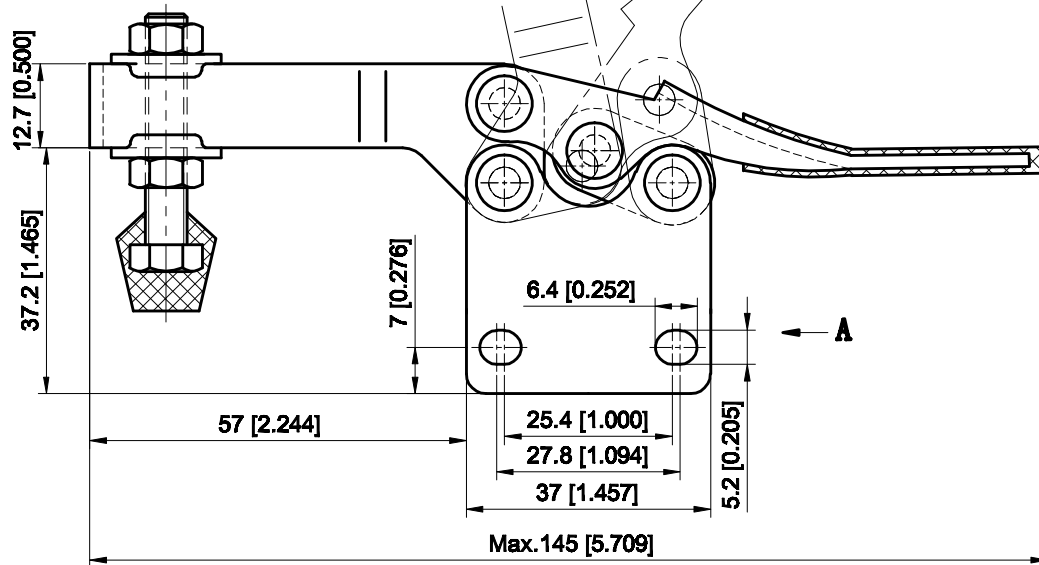

PART NUMBER: **CH-201-BI**

A向

BAR OPENS:85°

HANDLE OPENS:60°

SPINDLE SUPPLIED:CH-FC-14134