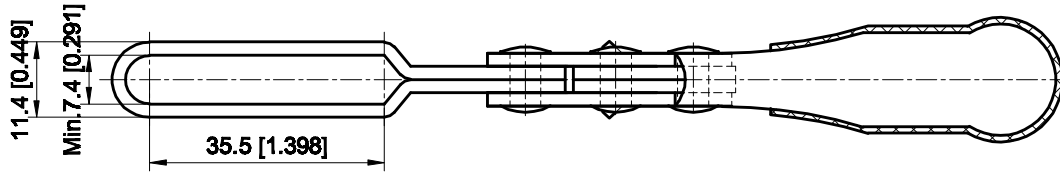

PART NUMBER: **CH-201-BI**

A向

BAR OPENS:85°

HANDLE OPENS:60°

SPINDLE SUPPLIED:CH-FC-14134