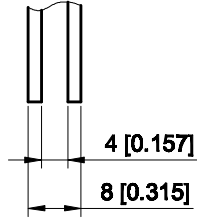

PART NUMBER: **CH-201-BI**

A向

BAR OPENS:85°

HANDLE OPENS:60°

SPINDLE SUPPLIED:CH-FC-14134