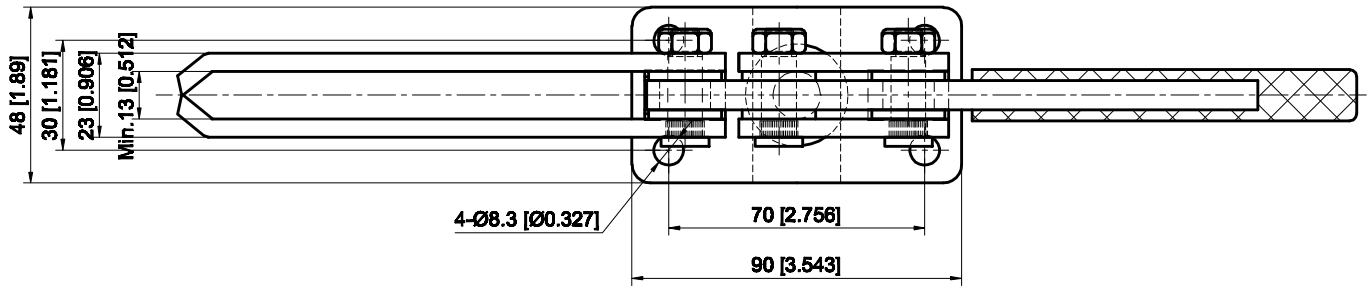

PART NUMBER: CH-204-GL

BAR OPENS:91°

HANDLE OPENS:94°

SPINDLE SUPPLIED:CH-SA-12300