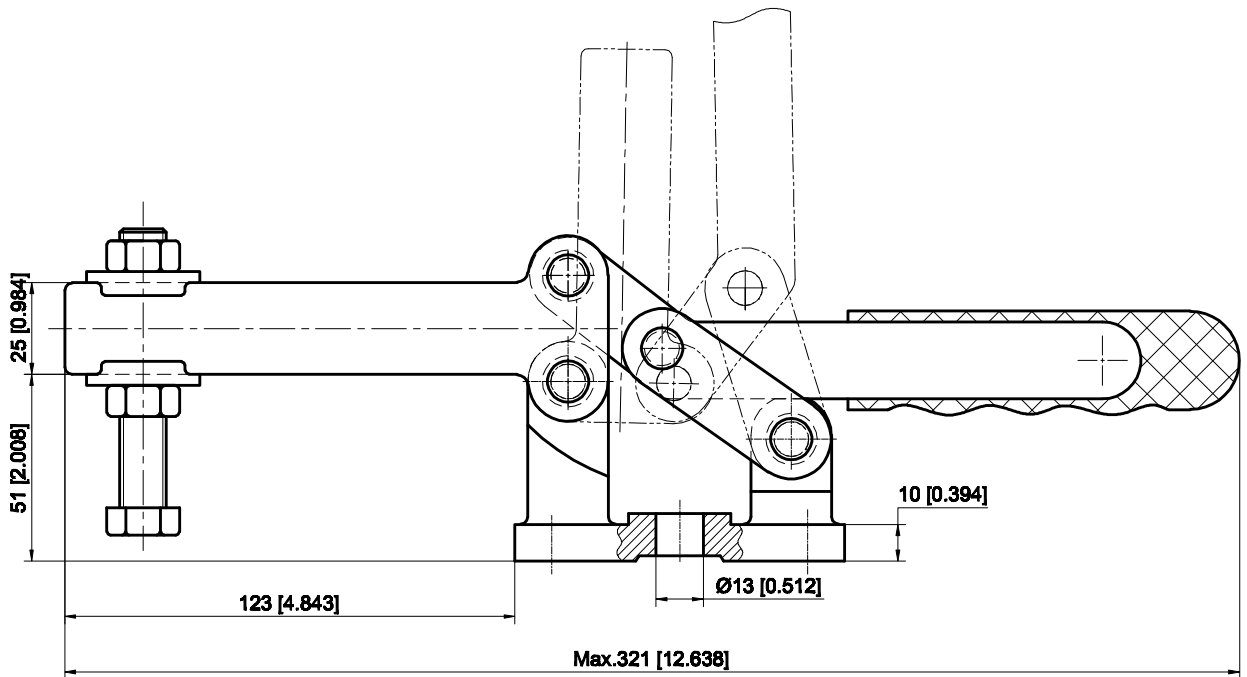

PART NUMBER: CH-204-GL

BAR OPENS:91°

HANDLE OPENS:94°

SPINDLE SUPPLIED:CH-SA-12300