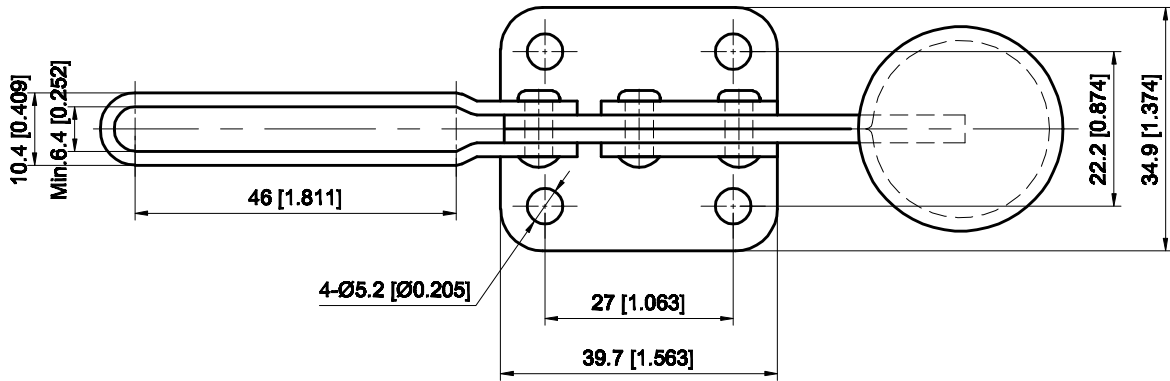

PART NUMBER: CH-22100

BAR OPENS:81°

HANDLE OPENS:68°

SPINDLE SUPPLIED:CH-FC-14134