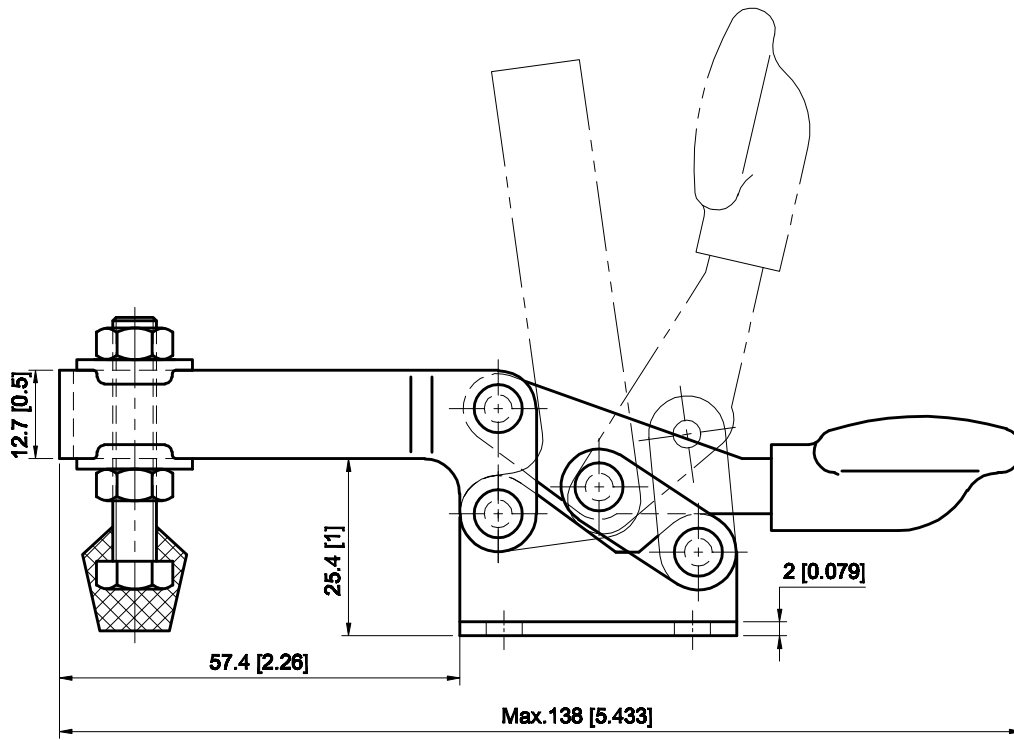

PART NUMBER: CH-22100

BAR OPENS:81°

HANDLE OPENS:68°

SPINDLE SUPPLIED:CH-FC-14134