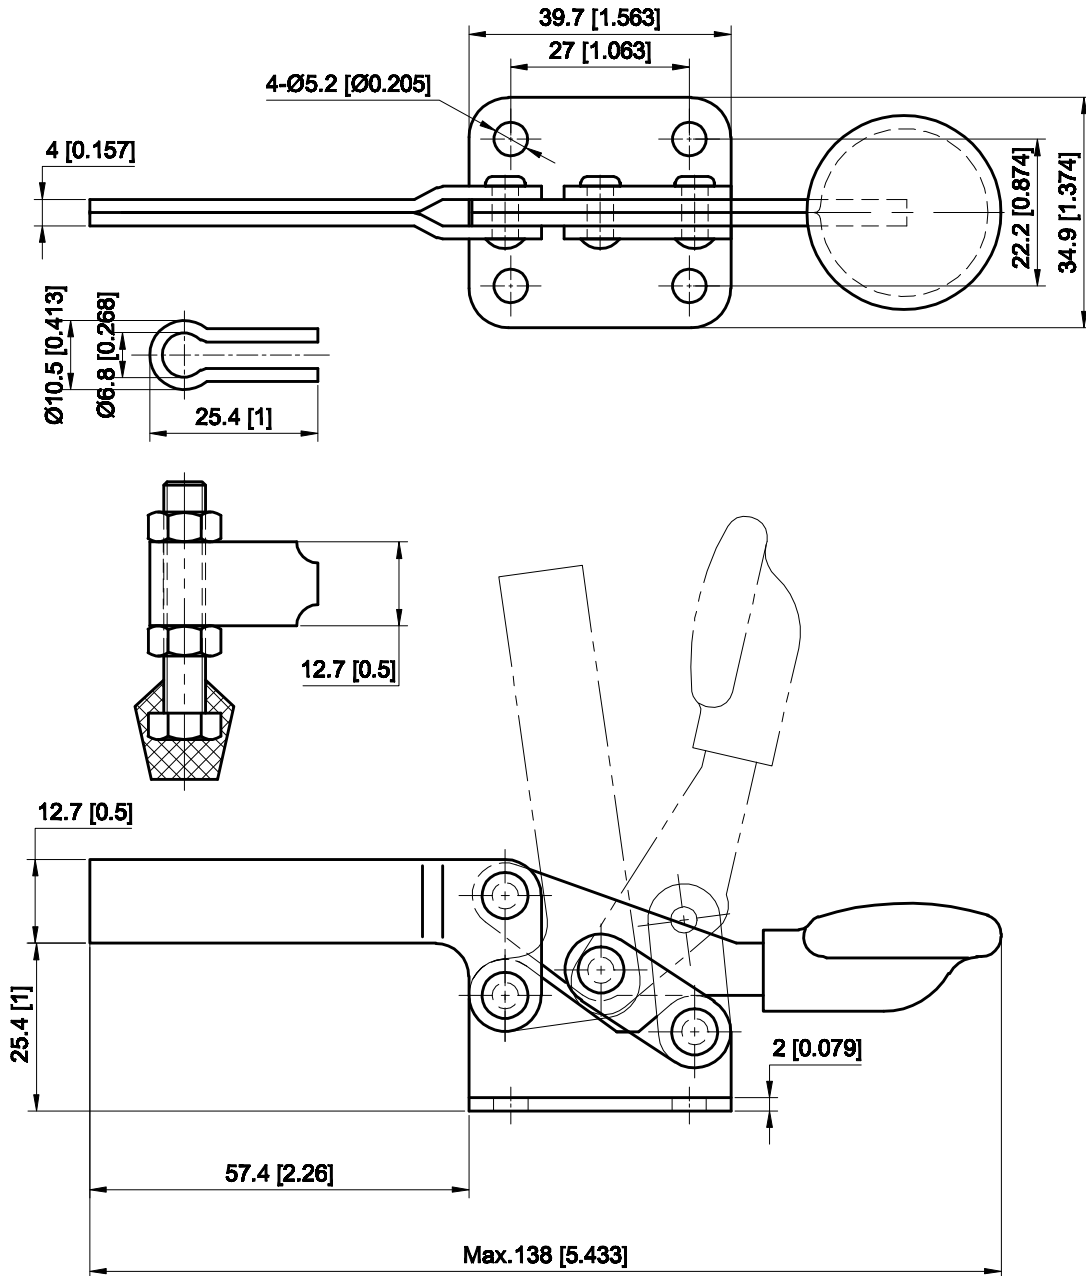

PART NUMBER: CH-22110

BAR OPENS:81°

HANDLE OPENS:68°

SPINDLE SUPPLIED:CH-FC-14134