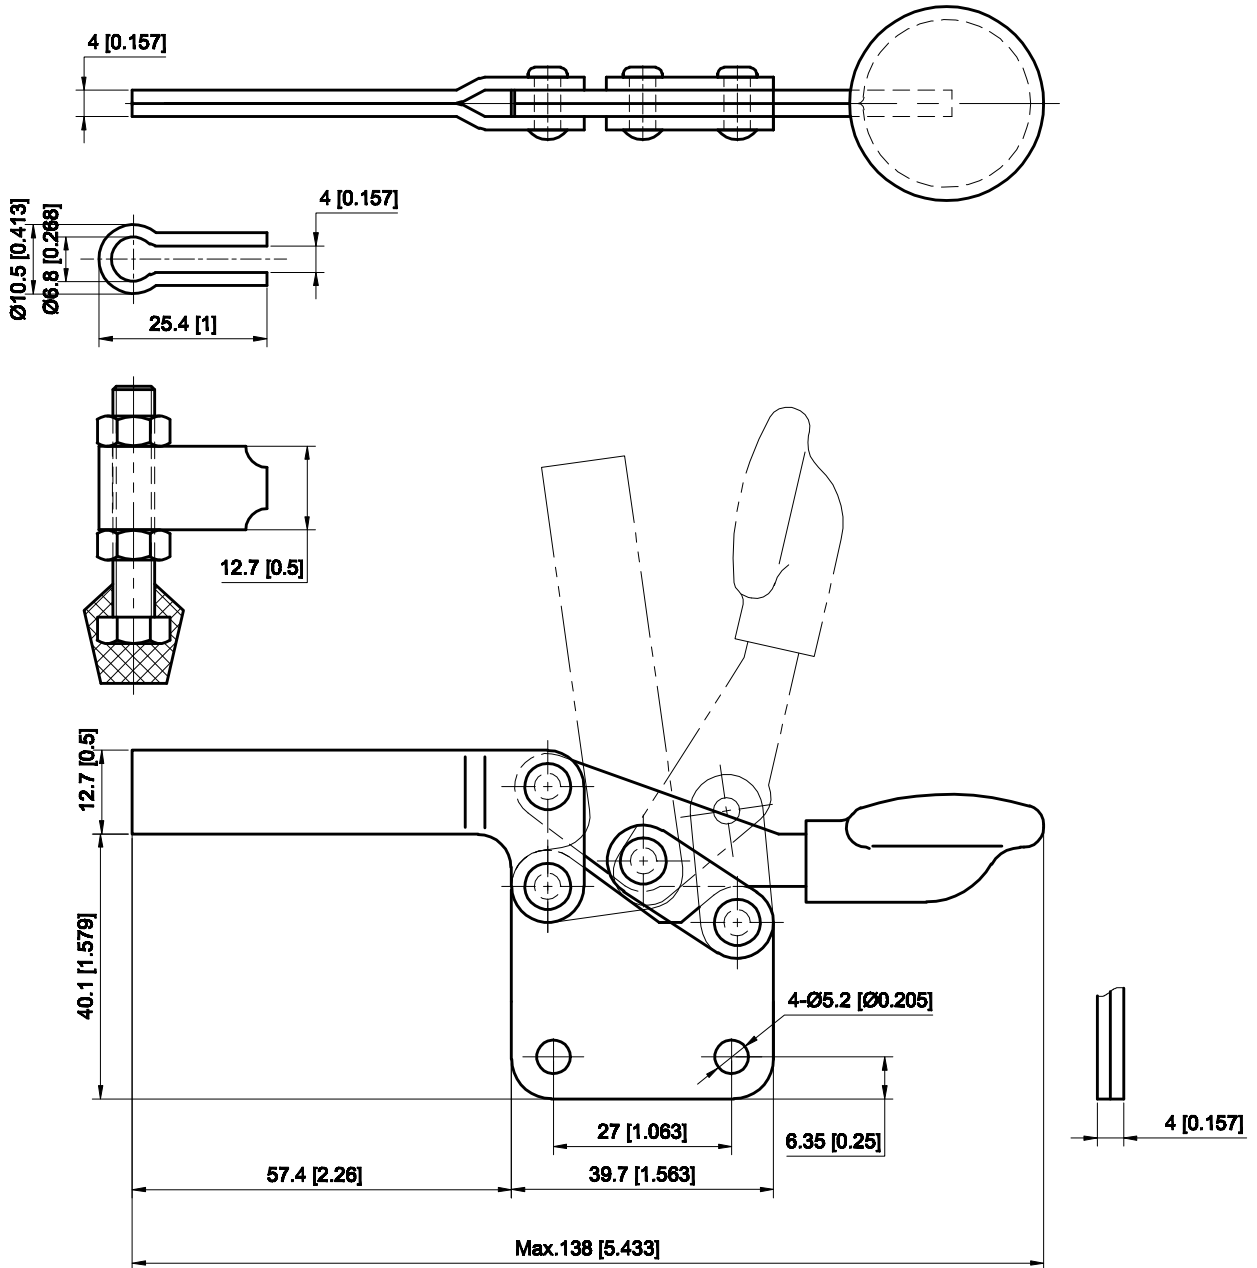

PART NUMBER: CH-22115

BAR OPENS:81°
HANDLE OPENS:68°
SPINDLE SUPPLIED:CH-FC-14134