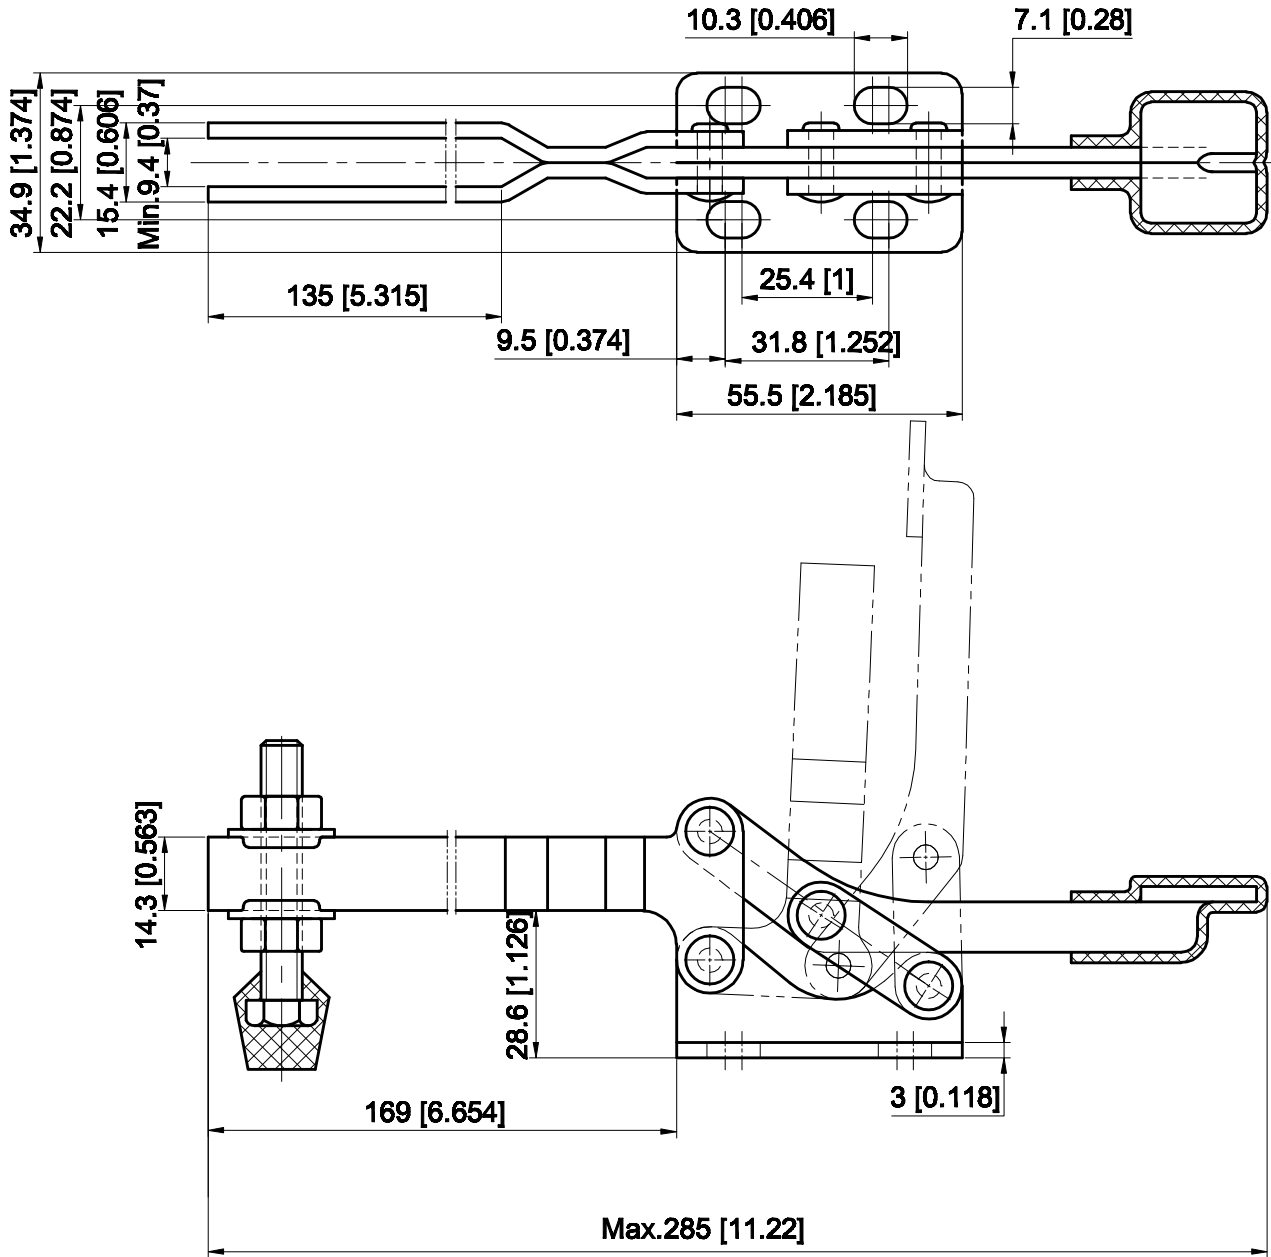

PART NUMBER: CH-22185

BAR OPENS:96°  
HANDLE OPENS:88°  
SPINDLE SUPPLIED:CH-FC-56212