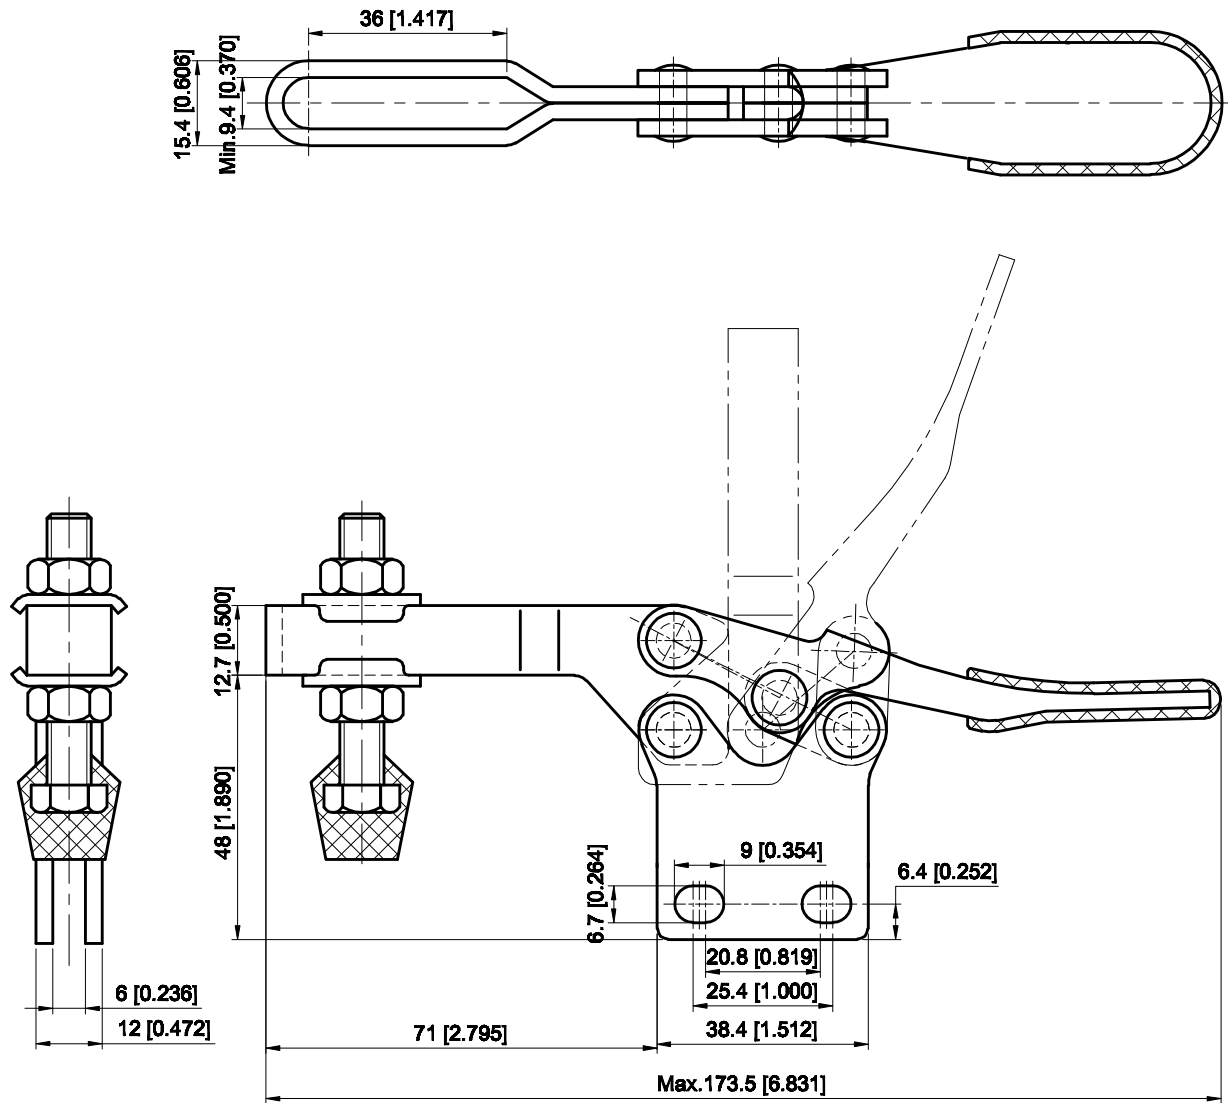

PART NUMBER: **CH-225-DI**

BAR OPENS: 90°

HANDLE OPENS: 65°

SPINDLE SUPPLIED: CH-FC-56212