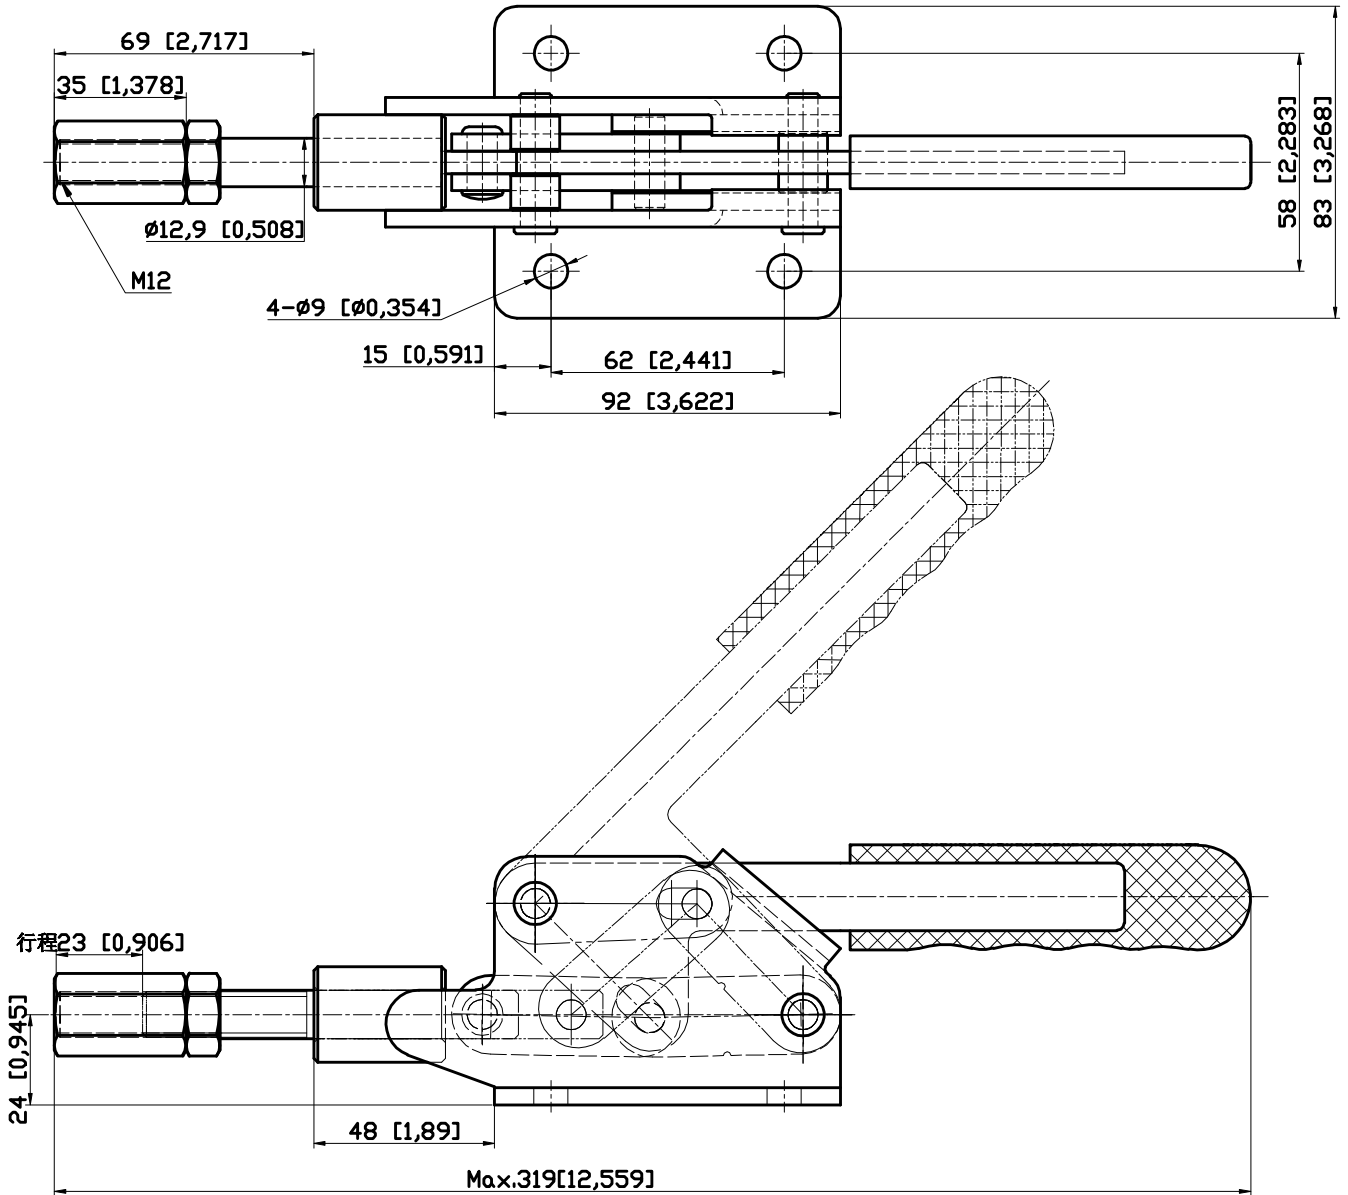

PART NUMBER: CH-30290M

HANDLE OPENS 45°

PLUNGER STROKE 23mm