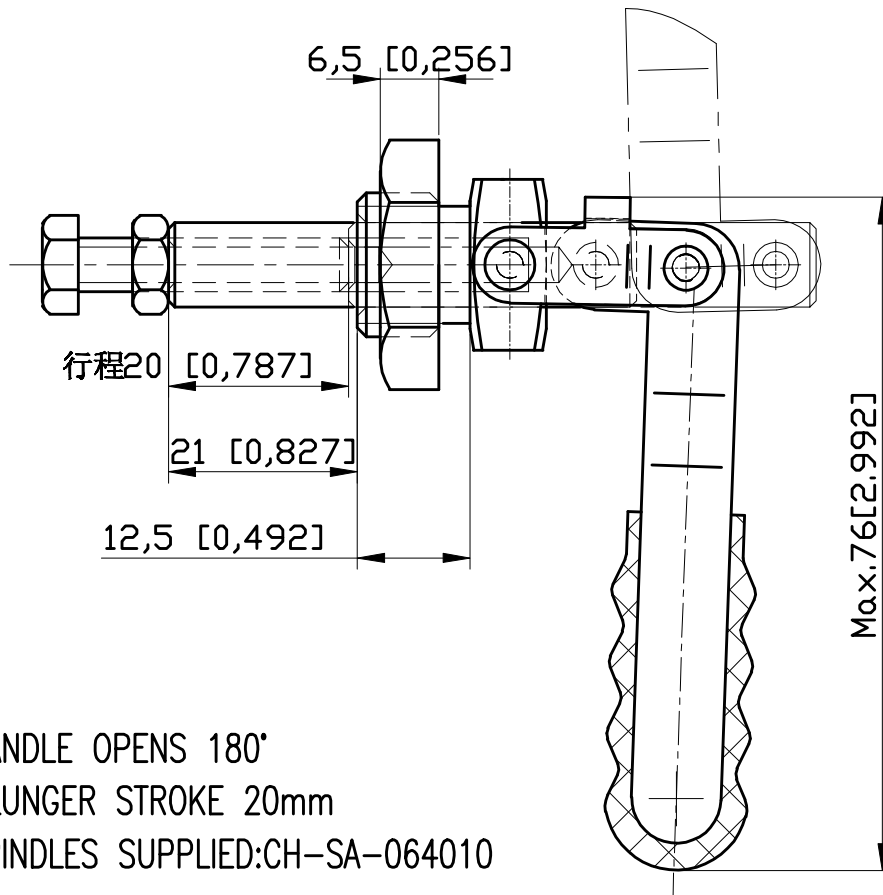

PART NUMBER: CH-36202M

HANDLE OPENS 180°
PLUNGER STROKE 20mm
SPINDLES SUPPLIED:CH-SA-064010