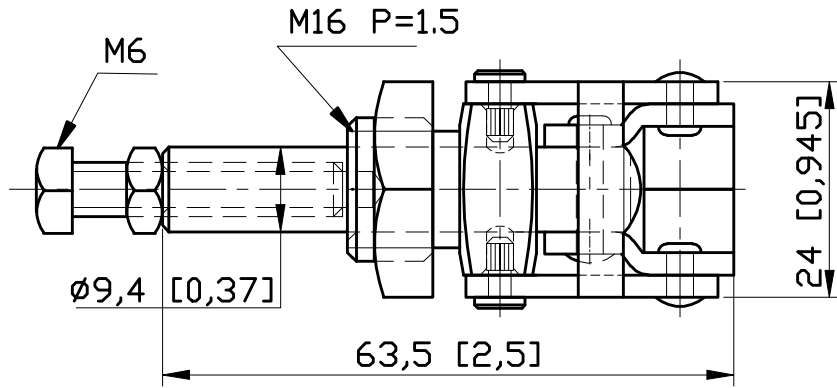

PART NUMBER: CH-36202M

HANDLE OPENS 180°
PLUNGER STROKE 20mm
SPINDLES SUPPLIED:CH-SA-064010