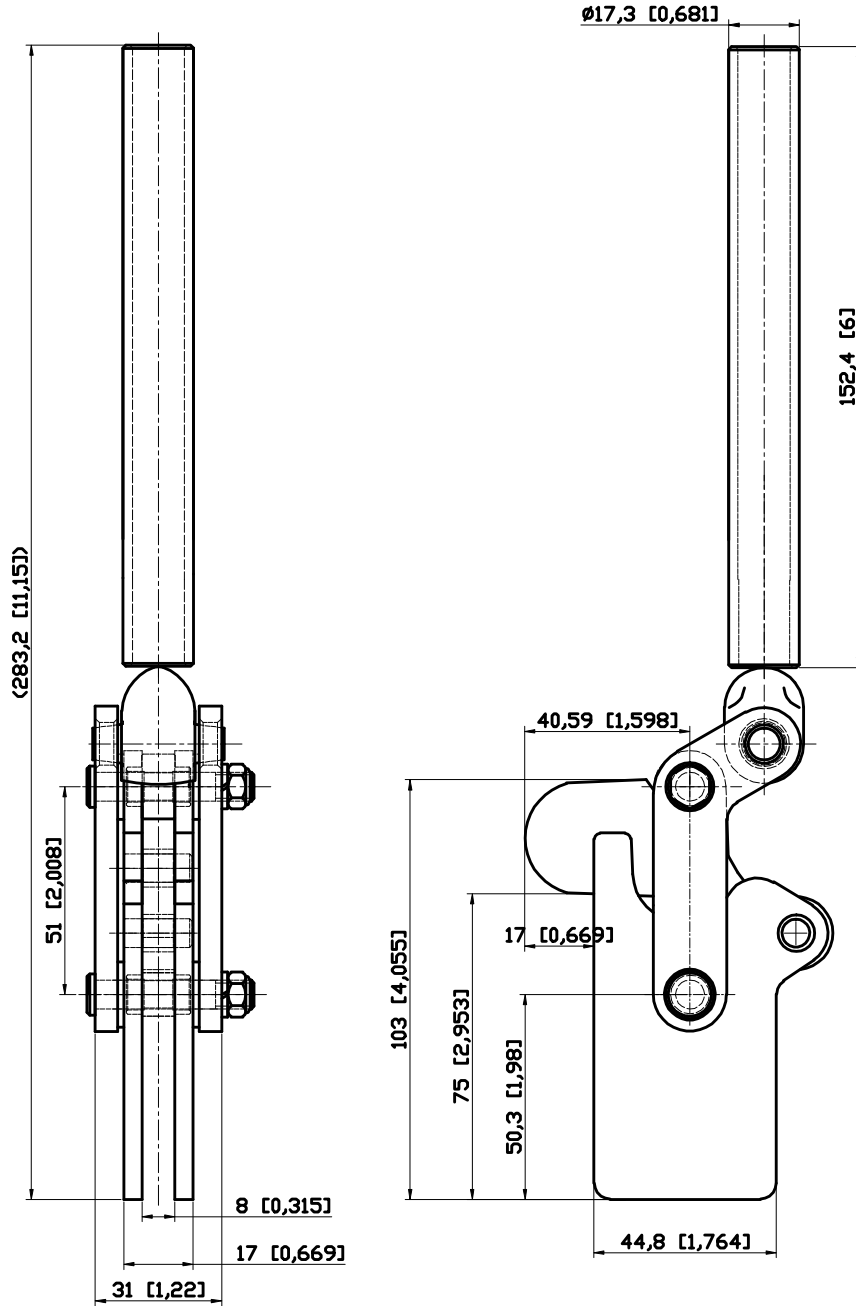

PART NUMBER: CH-701-C

HANDLE OPENS 123°  
BAR OPENS 194°