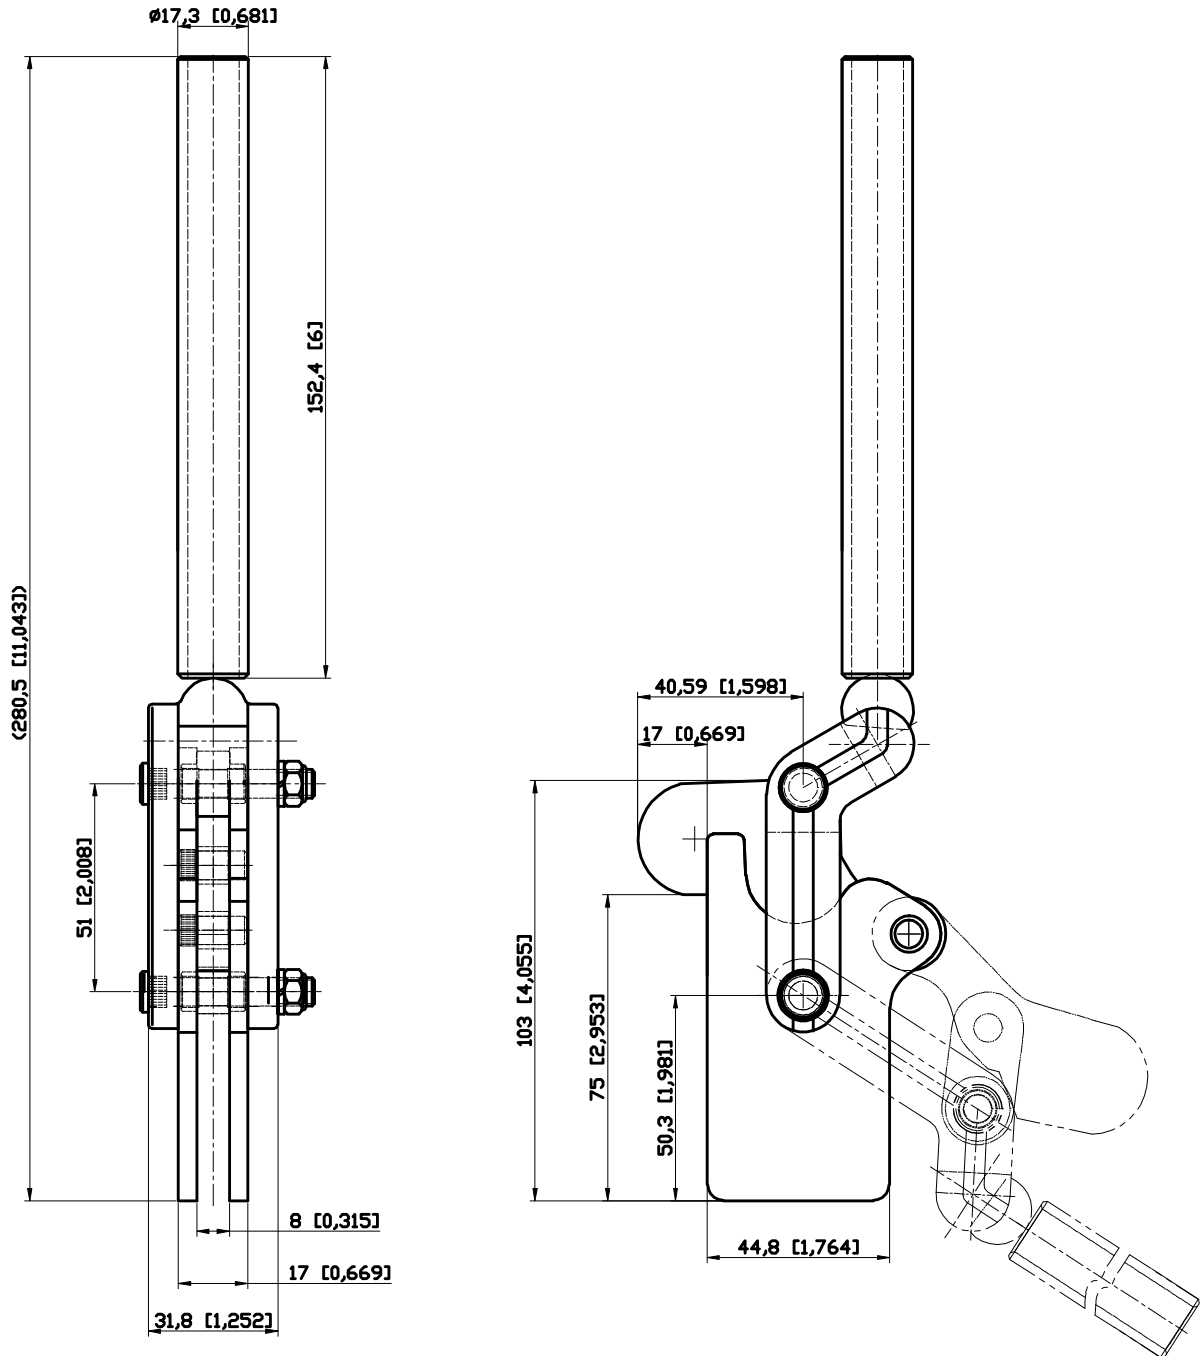

PART NUMBER: CH-70101

HANDLE OPENS 123°  
BAR OPENS 194°