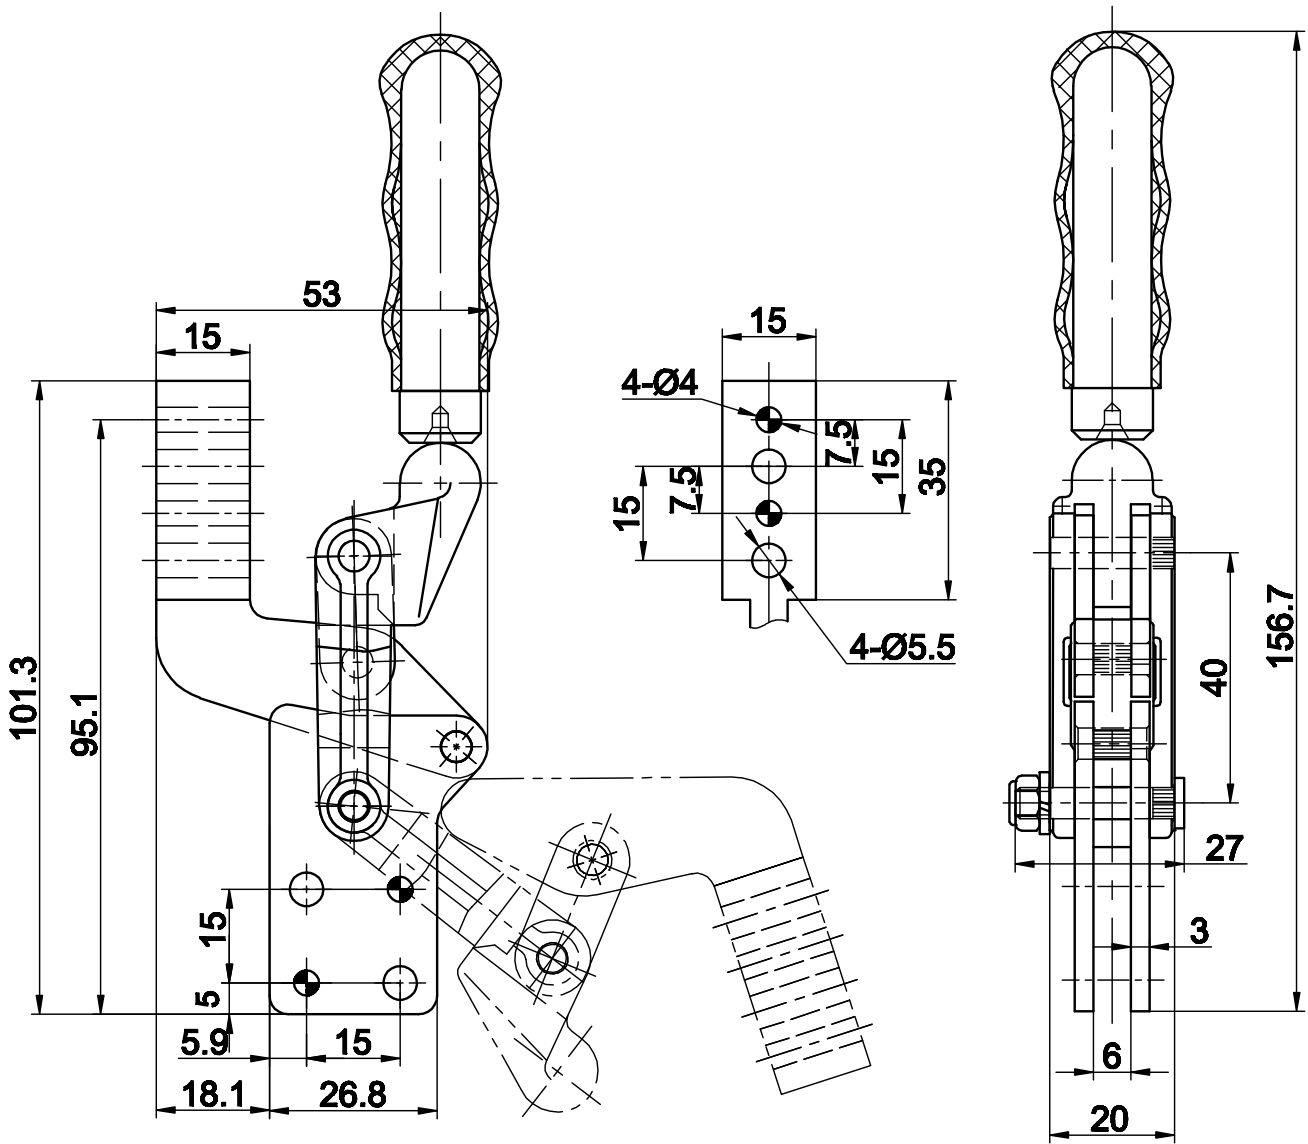

PART NUMBER: CH-70200B

HANDLE OPENS 128°
BAR OPENS 164°