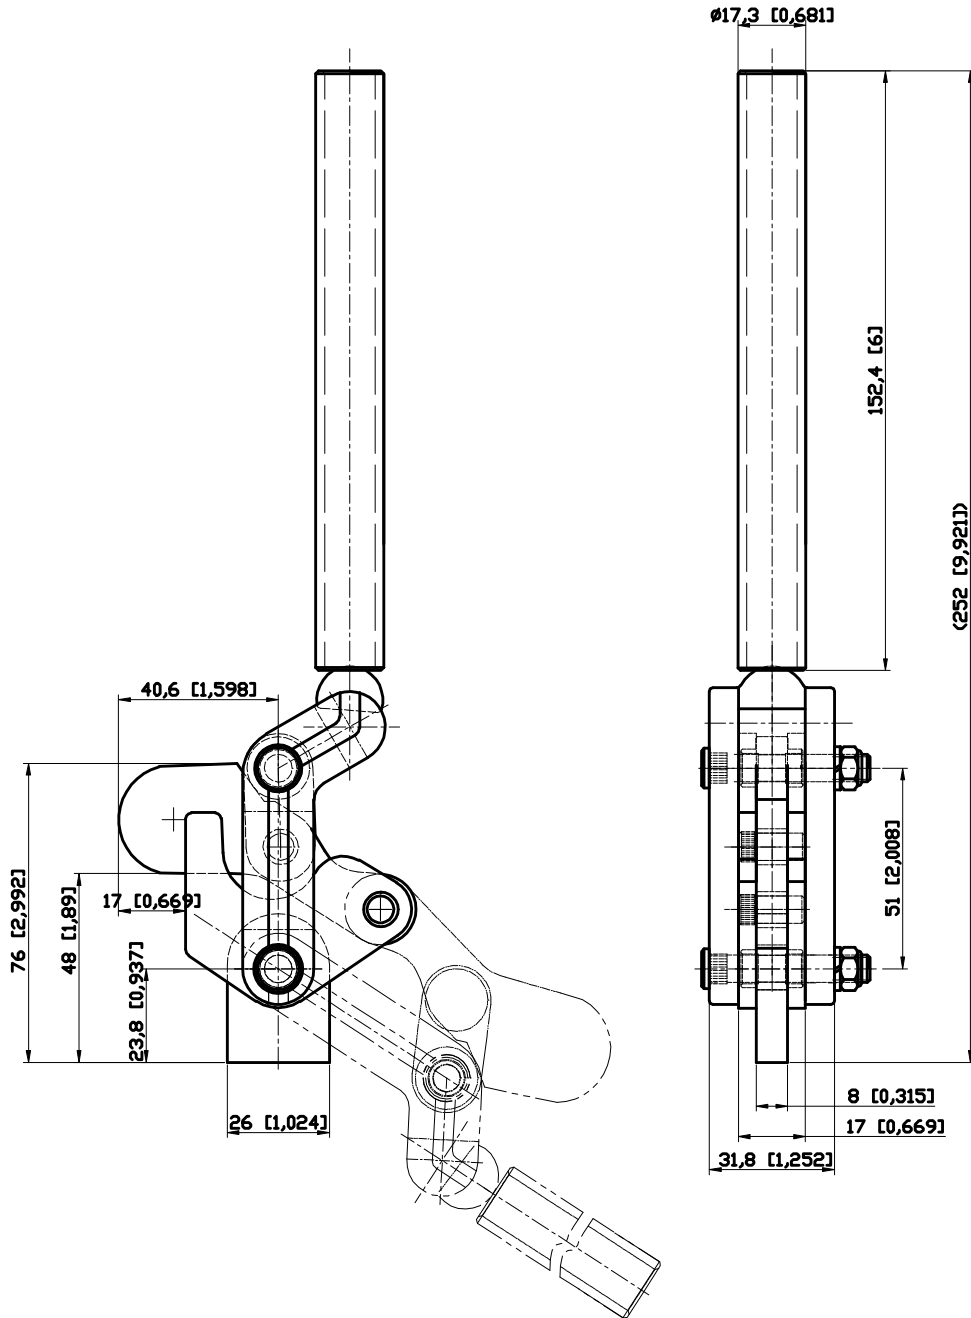

PART NUMBER: CH-70201

HANDLE OPENS 123°
BAR OPENS 194°