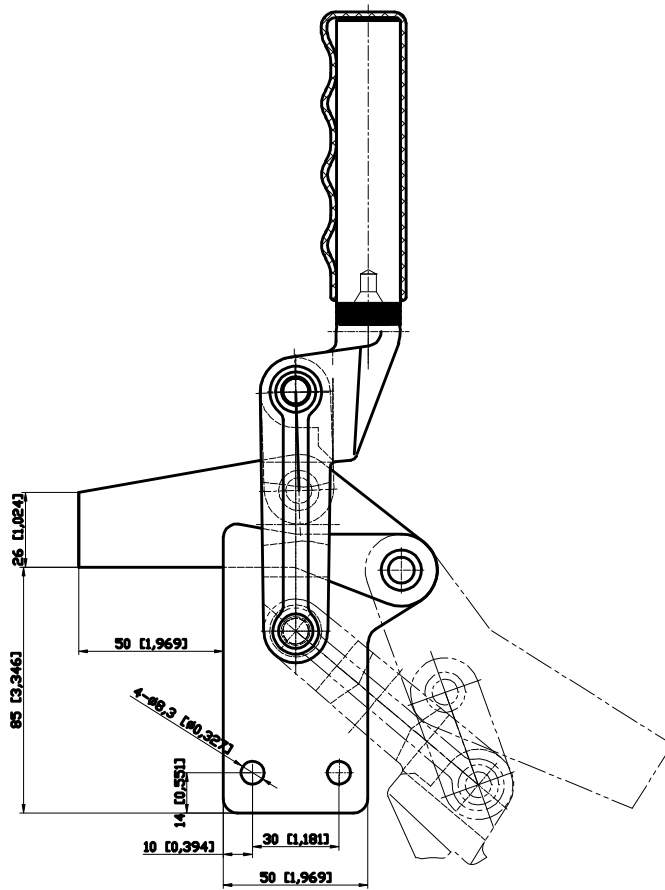

PART NUMBER: CH-71220

HANDLE OPENS 130°
BAR OPENS 195°