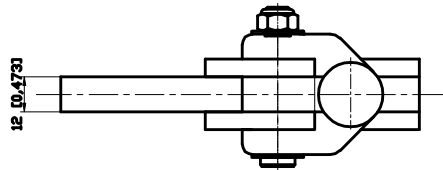

PART NUMBER: CH-71220

HANDLE OPENS 130°
BAR OPENS 195°