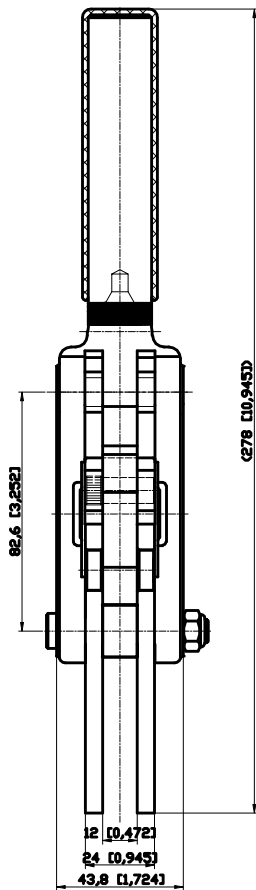

PART NUMBER: CH-71220

HANDLE OPENS 130°
BAR OPENS 195°