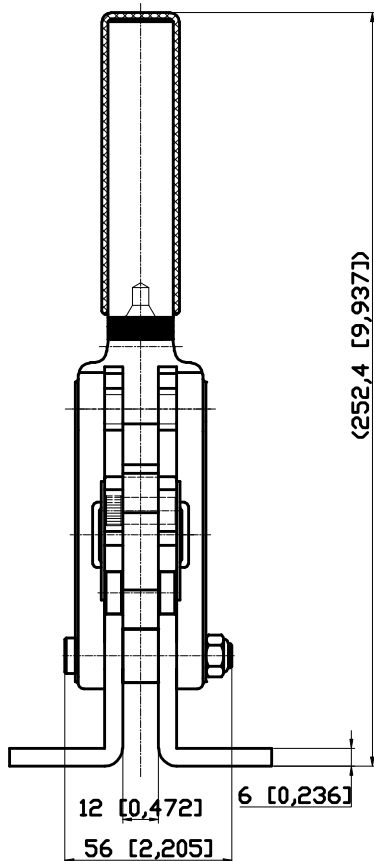

PART NUMBER: CH-71225

HANDLE OPENS 125°
BAR OPENS 180°