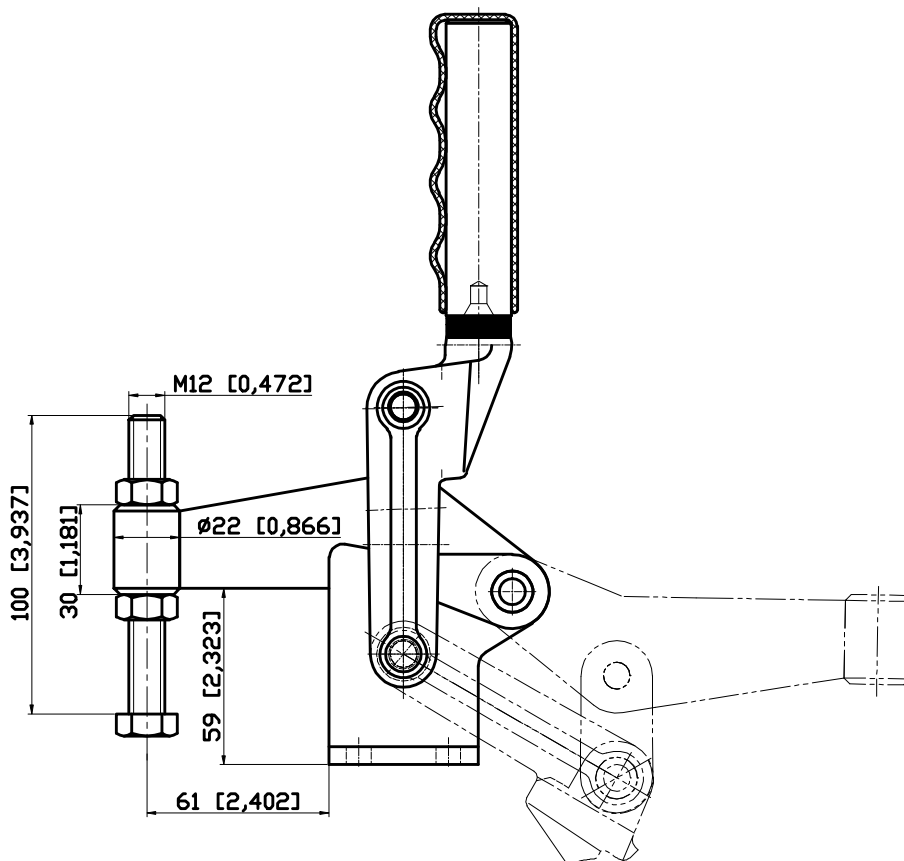

PART NUMBER: CH-71225

HANDLE OPENS 125°
BAR OPENS 180°