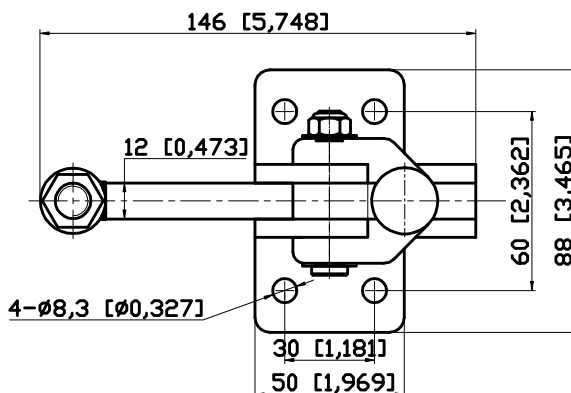

PART NUMBER: CH-71225

HANDLE OPENS 125°
BAR OPENS 180°