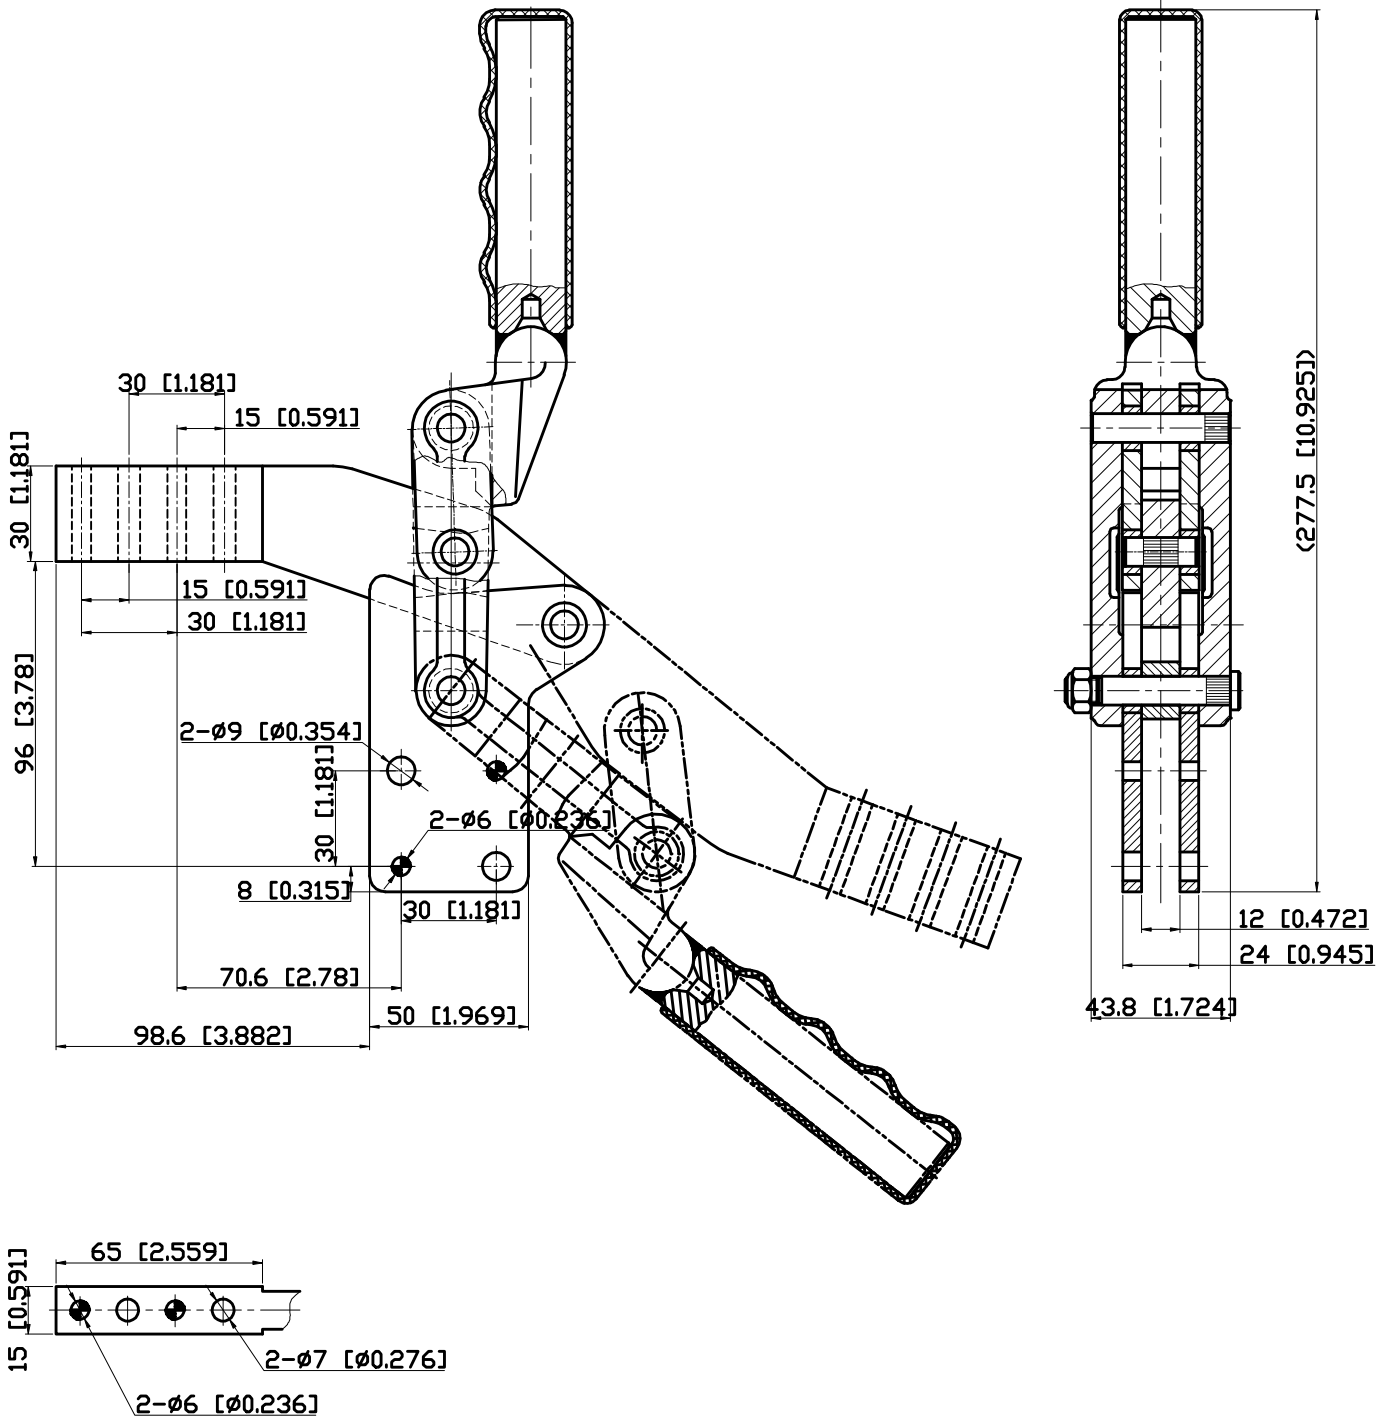

PART NUMBER: CH-71230A

HANDLE OPENS 128°

BAR OPENS 200°