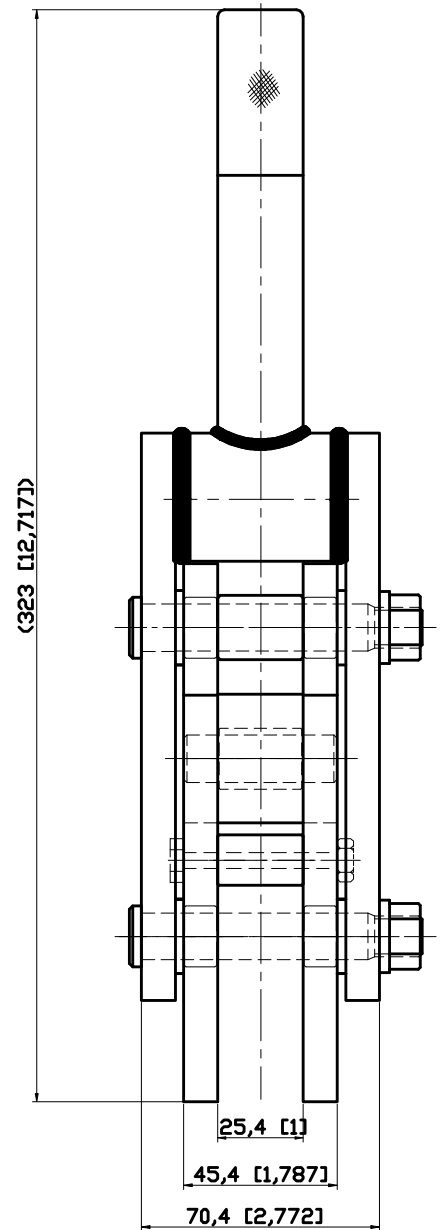

PART NUMBER: CH-75088

HANDLE OPENS 120°
BAR OPENS 185°