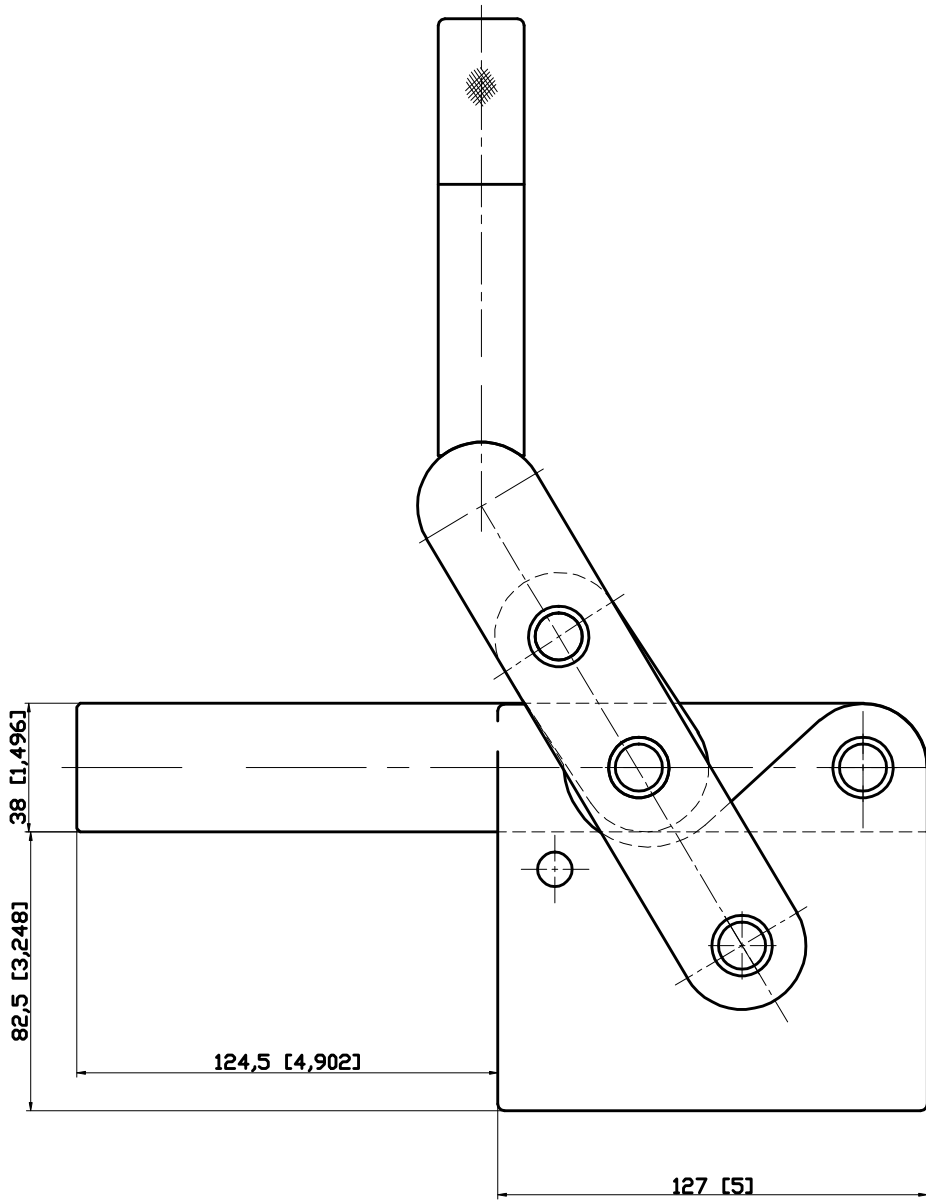

PART NUMBER: CH-75088

HANDLE OPENS 120°
BAR OPENS 185°